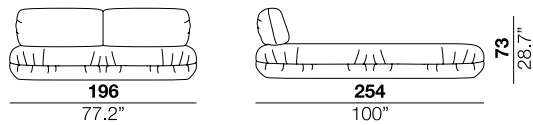

option design stefano conficconi 2022

Bed with wooden frame, headboard and Bed base padded with polyurethane foam covered with an acrylic fibre layer. Decorative metal bars available in polished chrome or black chrome.

Letto con fusto in legno, testata e sommier imbottiti con poliuretano espanso ricoperto con falda acrilica. Barre in metallo decorative disponibili cromate lucide e cromate nere.

180

160

QEN

KNG