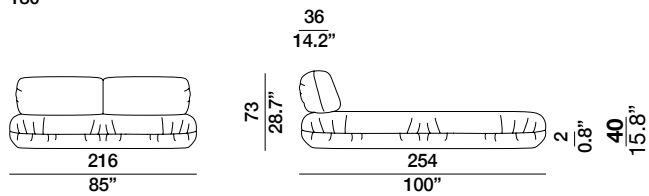

option design stefano conficconi 2022

Bed with wooden frame, headboard and Bed base padded with polyurethane foam covered with an acrylic fibre layer. Decorative metal bars available in polished chrome or black chrome.

Letto con fusto in legno, testata e sommier imbottiti con poliuretano espanso ricoperto con falda acrilica. Barre in metallo decorative disponibili cromate lucide e cromate nere.

180

160

QEN

KNG