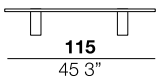

TP small table

marble

70
27.6"

lacquered

70
27.6"

24
9.4"

115

45.3"

29
11.4"

115

45.3"

TM middle table

marble

60
23.6"

lacquered

60
23.6"