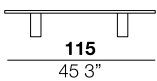

29
11.4"

115

45.3"

TM middle table

marble

60
23.6"

lacquered

60
23.6"

32
12.6"

72
28.3"

37
14.6"

72
28.3"

TG large table

marble

70
27.6"

lacquered

70
27.6"

24
9.4"

115

45.3"

29
11.4"

115

45.3"