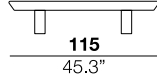

TP small table

marble

70
27.6"

lacquered

70
27.6"

24
9.4"

115

45.3"

29
11.4"

115

45.3"

TM middle table

marble

60
23.6"

lacquered

60
23.6"