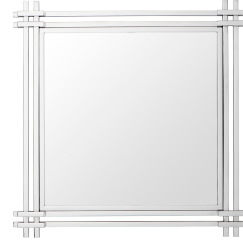

E I C H H O L T Z

25 YEARS OF LUXURY

SPECIFICATION SHEET

Item no.	110551
Item description	Mirror Convento
Category	Mirrors
Type	Wall mirrors
Country of origin	China

ITEM MEASUREMENTS

Dimensions (cm)	90 x 90 cm
Dimensions (inch)	35.43" x 35.43"
Net weight (kg)	19

SPECIFICATIONS

Material(s)	Stainless steel Mirror glass MDF
Finish(es)/colour(s)	Polished stainless steel
Suitable for	Indoor use/dry locations only
Stainless steel grade	SAE 201
Mirror hanging system	French cleat, horizontal