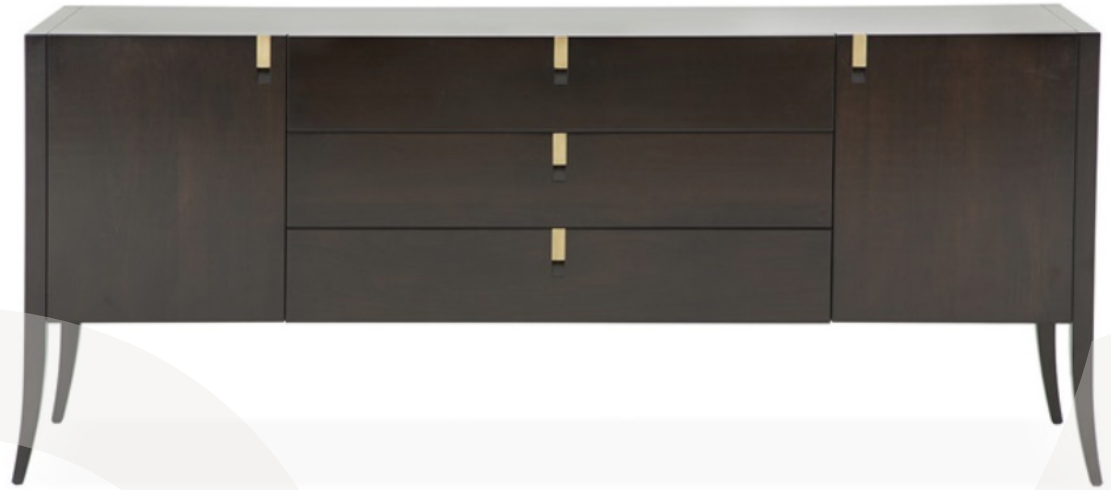

DINING FURNITURE

DARWIN

THE SOFA & CHAIR COMPANY

LONDON