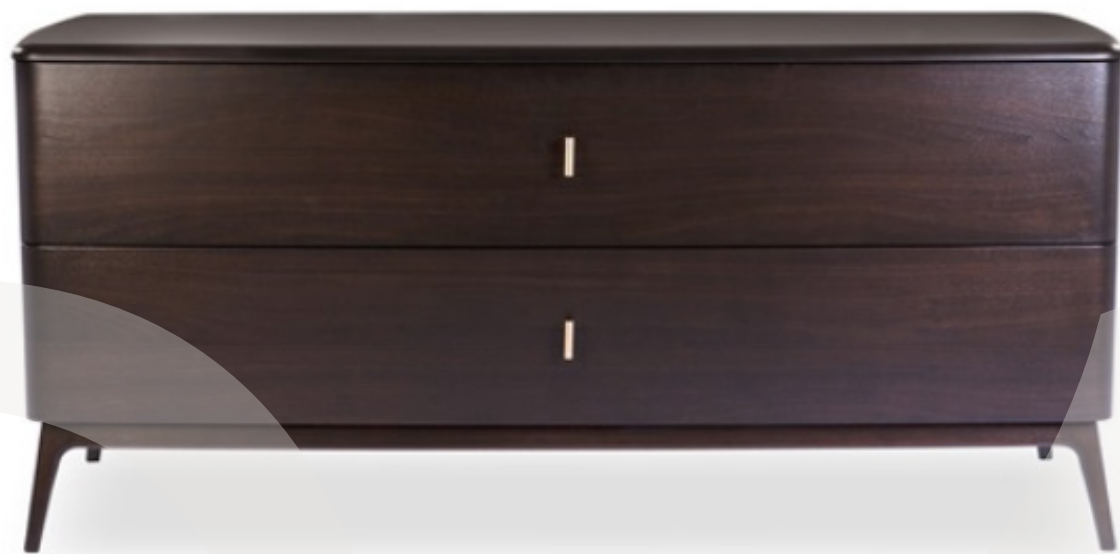

BEDROOM FURNITURE

EDEN

THE SOFA & CHAIR COMPANY

LONDON

METAL FINISHES

HAVANA - ND

WALNUT - NH

METAL FINISHES

ANITQUE
BRONZE (MG)

EDEN BEDSIDE

MR-EDEN-BST-001-001

W46 x D46 x H55

EDEN CHEST OF DRAWERS

MR-EDEN-CHE-001-001

W150 x D56 x H68

SUPPLIER: Italian