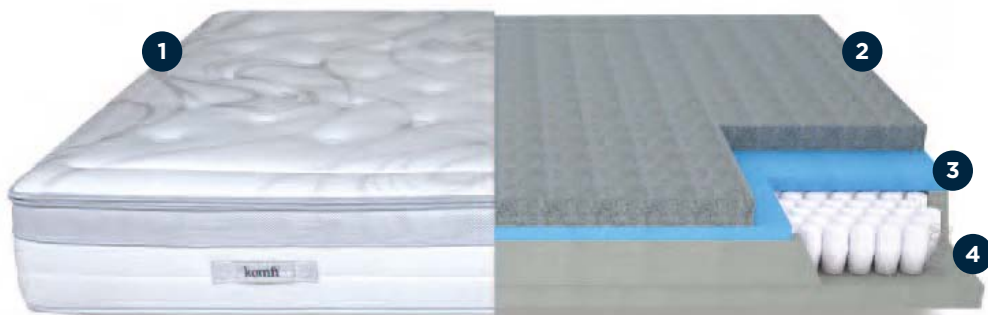

# FUSION POCKET

Who says life is about having to compromise? Komfi's Fusion Pocket mattress combines the traditional support of pocket springs with the industry-leading science of 4G technology. By delivering the 'just right' firmness level that pleases all, the Fusion Pocket mattress is a welcome addition to bedrooms across the land. A generous 26cm deep, Fusion Pocket owners benefit from both spring and foam technologies, all topped by a hygienic removable quilted top cover.

### 1. 'Quick Zip' removable cover (3cm)

The luxury quilted top layer of the Fusion range can be easily removed via a premium-quality zip. The soft-feel cover is machine washable for the ultimate in mattress hygiene. It offers a simple and speedy way to rejuvenate the 4G-infused Fusion mattress.

### 2. 4G technology (5cm)

Komfi's innovative 4G foam incorporates 'open cell' technology for a superior sleep experience. Superconductive 4G expertly cools and ventilates from head to toe, delivering the optimal sleep temperature without compromising on support.

### 3. HD memory foam (3cm)

High density viscoelastic memory foam conforms to the body's shape, providing transitional support whilst simultaneously reducing pressure and body heat. Returning to its original shape after each use, it banishes the dips and sags associated with traditional mattresses.