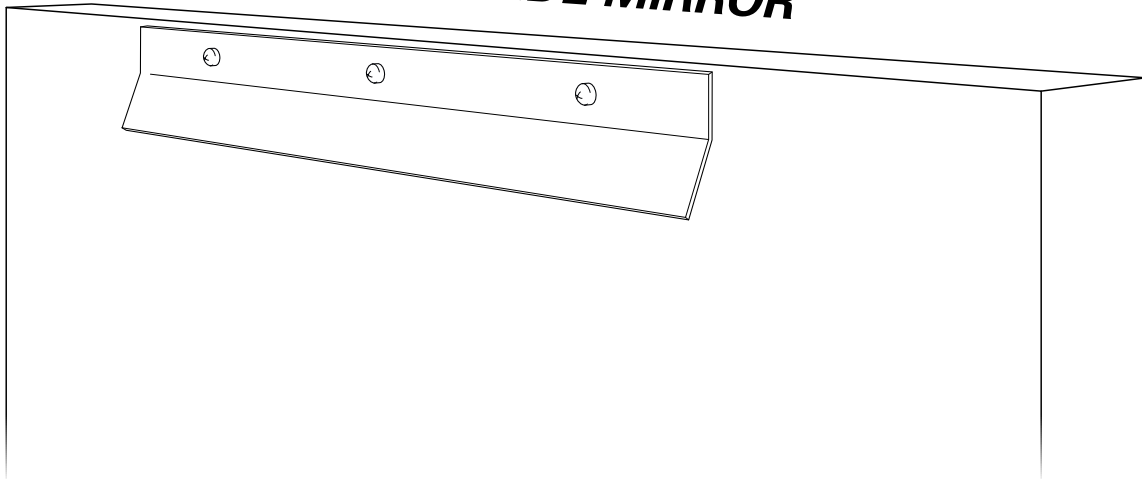

## SPECIFICATION SHEET

<b>Item no.</b>	111584
<b>Item description</b>	Mirror Gladstone antique bronze finish ø 90 cm
<b>Category</b>	Mirrors
<b>Type</b>	Wall mirrors
<b>Country of origin</b>	India

### ITEM MEASUREMENTS

<b>Dimensions (cm)</b>	ø 90 cm
<b>Dimensions (inch)</b>	35.43" dia
<b>Net weight (kg)</b>	15

### PACKAGE INFORMATION (MTR/KG)

<b>Package measurements</b>	1,04 x 0,28 x 1,04
<b>Volume</b>	0,3028
<b>Gross weight (kg)</b>	18,40

E I C H H O L T Z

111584 MIRROR GLADSTONE L

ASSEMBLY INSTRUCTION

1

2

**BACK SIDE MIRROR**