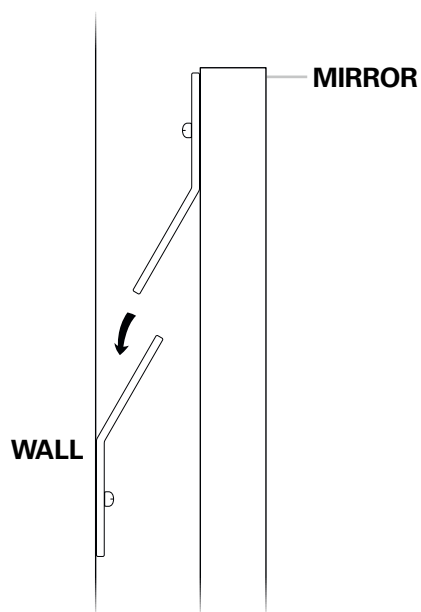

E I C H H O L T Z

111584 MIRROR GLADSTONE L

ASSEMBLY INSTRUCTION

1

2

BACK SIDE MIRROR

3

4