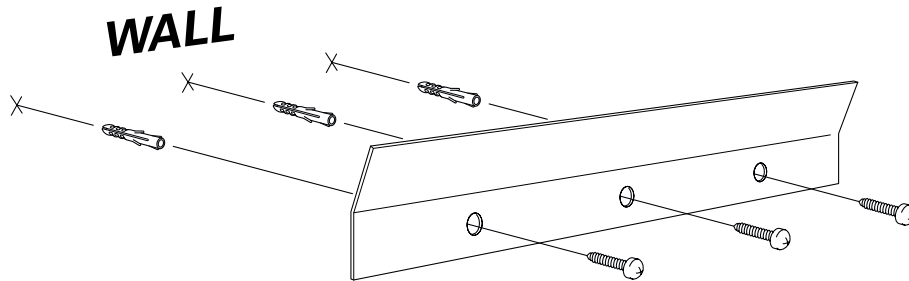

### ITEM MEASUREMENTS

<b>Dimensions (cm)</b>	ø 90 cm
<b>Dimensions (inch)</b>	35.43" dia
<b>Net weight (kg)</b>	15

### PACKAGE INFORMATION (MTR/KG)

<b>Package measurements</b>	1,04 x 0,28 x 1,04
<b>Volume</b>	0,3028
<b>Gross weight (kg)</b>	18,40

E I C H H O L T Z

111584 MIRROR GLADSTONE L

ASSEMBLY INSTRUCTION

1

2

**BACK SIDE MIRROR**