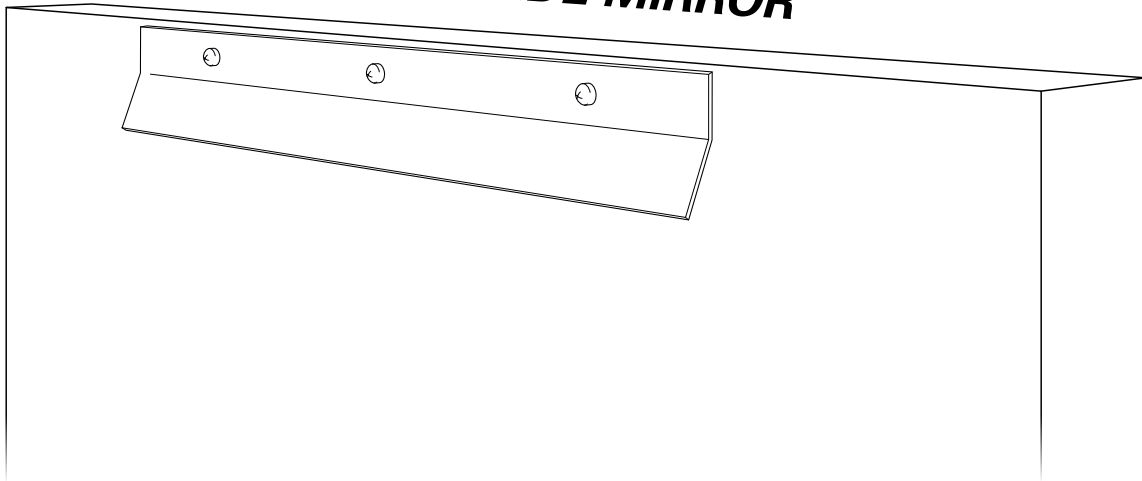

E I C H H O L T Z

25 YEARS OF LUXURY

SPECIFICATION SHEET

Item no.	111663
Item description	Mirror Hexa gold finish
Category	Mirrors
Type	Wall mirrors
Country of origin	China

ITEM MEASUREMENTS

Dimensions (cm)	87 x H. 132 x D. 3 cm
Dimensions (inch)	34.25" x 51.97" H x 1.18" D
Net weight (kg)	24

SPECIFICATIONS

Material(s)	Stainless steel Mirror glass
Finish(es)/colour(s)	Gold finish
Suitable for	Indoor use/dry locations only
Stainless steel grade	SAE 304
Mirror hanging system	French cleat, horizontal

PACKAGE INFORMATION (MTR/KG)

Package measurements	0,91 x 1,36 x 0,06
Volume	0,0743
Gross weight (kg)	24,00

E I C H H O L T Z

111663 MIRROR HEXA

ASSEMBLY INSTRUCTION

1

2

BACK SIDE MIRROR