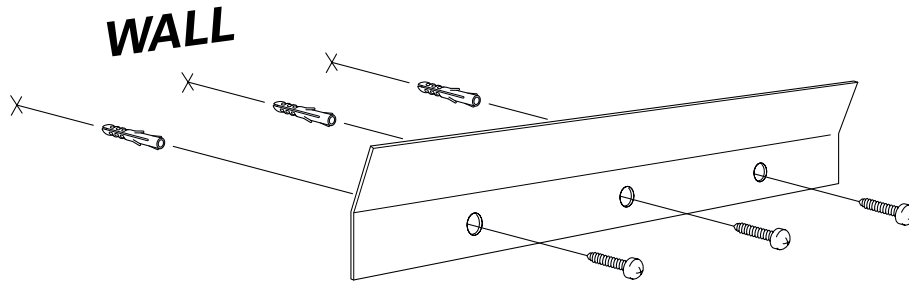

E I C H H O L T Z

25 YEARS OF LUXURY

SPECIFICATION SHEET

Item no.	111663
Item description	Mirror Hexa gold finish
Category	Mirrors
Type	Wall mirrors
Country of origin	China

ITEM MEASUREMENTS

Dimensions (cm)	87 x H. 132 x D. 3 cm
Dimensions (inch)	34.25" x 51.97" H x 1.18" D
Net weight (kg)	24

SPECIFICATIONS

Material(s)	Stainless steel Mirror glass
Finish(es)/colour(s)	Gold finish
Suitable for	Indoor use/dry locations only
Stainless steel grade	SAE 304
Mirror hanging system	French cleat, horizontal

PACKAGE INFORMATION (MTR/KG)

Package measurements	0,91 x 1,36 x 0,06
Volume	0,0743
Gross weight (kg)	24,00

E I C H H O L T Z

111663 MIRROR HEXA

ASSEMBLY INSTRUCTION

1

2

BACK SIDE MIRROR