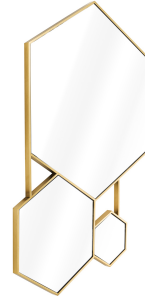

E I C H H O L T Z

25 YEARS OF LUXURY

SPECIFICATION SHEET

Item no.	111663
Item description	Mirror Hexa gold finish
Category	Mirrors
Type	Wall mirrors
Country of origin	China

ITEM MEASUREMENTS

Dimensions (cm)	87 x H. 132 x D. 3 cm
Dimensions (inch)	34.25" x 51.97" H x 1.18" D
Net weight (kg)	24

SPECIFICATIONS

Material(s)	Stainless steel Mirror glass
Finish(es)/colour(s)	Gold finish
Suitable for	Indoor use/dry locations only
Stainless steel grade	SAE 304
Mirror hanging system	French cleat, horizontal