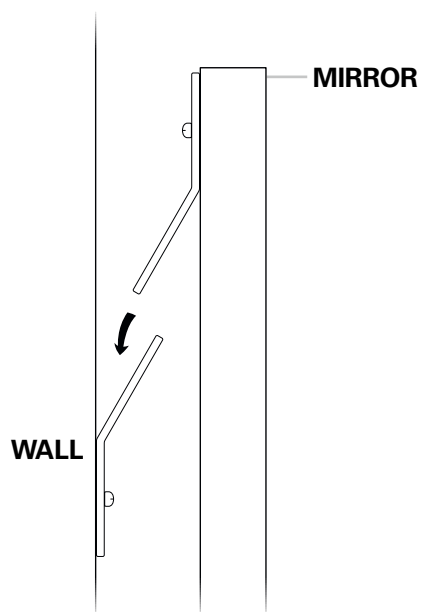

E I C H H O L T Z

111663 MIRROR HEXA

ASSEMBLY INSTRUCTION

1

2

BACK SIDE MIRROR

3

4