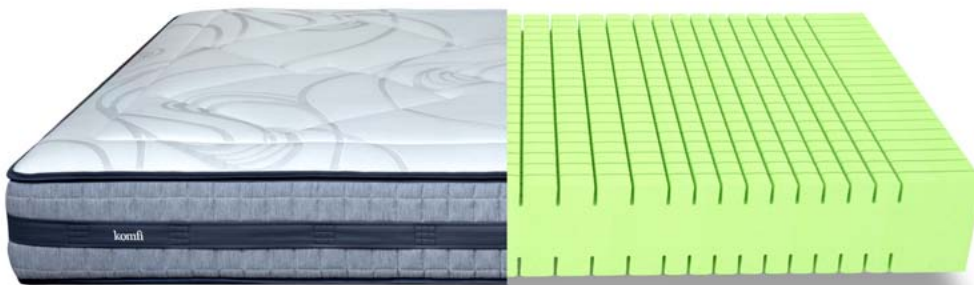

IKON SPORT

The IKON Sport was developed to appeal to the active lifestyle, for people who require maximum support and recovery. Measuring a generous 26cm in depth, medical grade reflex foam offers ultra support and weight distribution without compromising on breathability. With dual castellation for improved ventilation, the mattress is topped off - literally - with a removable, washable top cover for easy cleaning. The IKON Sport with advanced air channels and medically inspired pressure relief technology caters perfectly to those who have previously been overlooked and feel let down with traditional mattress choices.

Pressure Mapping

Technology that enables even body weight distribution across lighter and heavier parts of the body, eliminates strain and discomfort and delivers an undisturbed, supportive sleep.

Air Core

Open cell sleep technology throughout the entire design. Providing a fresh, cool sleeping environment no matter the temperature.

Removable Zip Top

Designed with the user in mind. The removable top cover allows easy washing, no more struggling with a large cover. Easy, quick and simple.

Medical Design

Taken from our latest innovations in the medical sector, the dual castellated design provides optimum pressure relief and promotes blood circulation.

MAIN FEATURES

DISTINCTIVE
INNOVATIVE
BRITISH