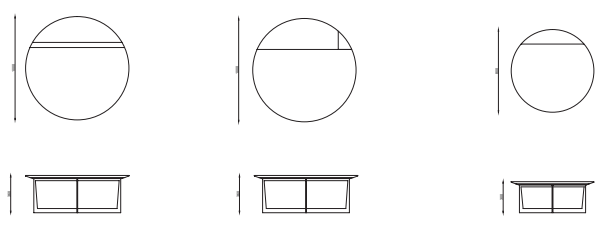

Collection 01
Slice of Jupiter

*The stark contrast of darkness
and earth, of the earth and the golden balance –
until a slice of the whole is revealed.
A sheer slice that demands proportion and com-
mands harmony.
A half-seen lantern, lighting the path.*