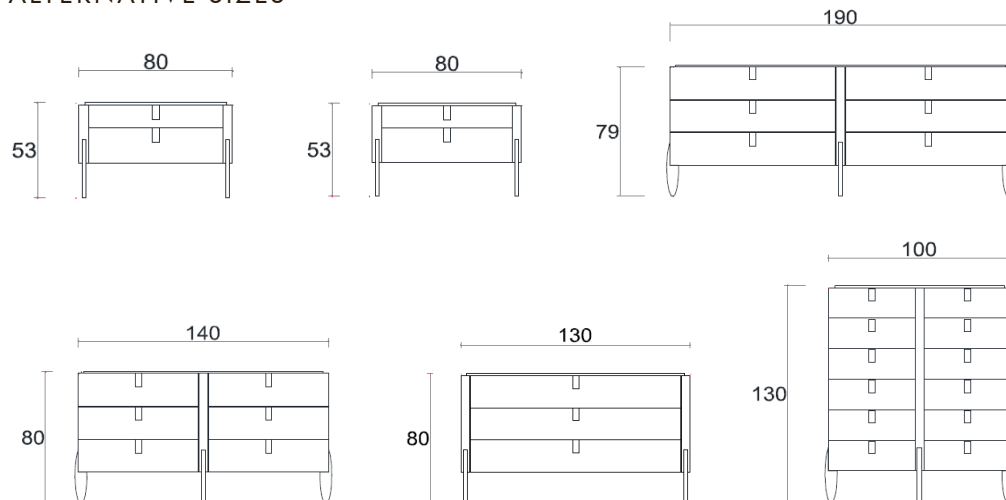

SUCUPIRA
BLACK

METAL FINISHES

BURNISHED
BRONZE

PRICES MAY VARY DEPENDENT ON FINISH

ALTERNATIVE SIZES

WIMBLEDON BEDSIDE

MR-WIMB-BST-001-001 W65 x D47 x H53

W80 x D47 x H53

WIMBLEDON CHEST OF DRAWERS (6 drawers)

W140 x D53 x H80

MR-WIMB-CHE-001-001 W190 x D53 x H79

WIMBLEDON CHEST OF DRAWERS (3 drawers)

W130 x D53 x H80

WIMBLEDON TALLBOY (12 drawers)

W100 x D53 x H130

SUPPLIER: Italian