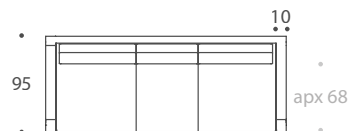

THE SOFA & CHAIR COMPANY
LONDON

BELVEDERE

ARMCHAIR	95 W x 95 D x 85 H
1.5 SEATER	140 W x 95 D x 85 H
2 SEATER	160 W x 95 D x 85 H
2.5 SEATER	200 W x 95 D x 85 H
3 SEATER	220 W x 95 D x 85 H
3.5 SEATER	240 W x 95 D x 85 H
STOOL 01	65 W x 65 D x 45 H
STOOL 02	110 W x 70 D x 45 H

Seat Dimensions

APPROXIMATE ARM WIDTH - 10

ARMCHAIR

1.5 SEATER

2 SEATER

2.5 SEATER

3 SEATER

3.5 SEATER