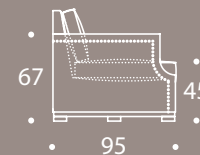

THE SOFA & CHAIR COMPANY
LONDON

BELVEDERE

ARMCHAIR	95 W x 95 D x 85 H
1.5 SEATER	140 W x 95 D x 85 H
2 SEATER	160 W x 95 D x 85 H
2.5 SEATER	200 W x 95 D x 85 H
3 SEATER	220 W x 95 D x 85 H
3.5 SEATER	240 W x 95 D x 85 H
STOOL 01	65 W x 65 D x 45 H
STOOL 02	110 W x 70 D x 45 H

Seat Dimensions

APPROXIMATE ARM WIDTH - 10

ARMCHAIR

1.5 SEATER

2 SEATER

2.5 SEATER

3 SEATER

3.5 SEATER