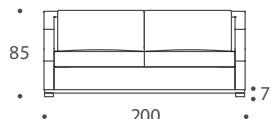

THE SOFA & CHAIR COMPANY
LONDON

BELVEDERE

ARMCHAIR	95 W x 95 D x 85 H
1.5 SEATER	140 W x 95 D x 85 H
2 SEATER	160 W x 95 D x 85 H
2.5 SEATER	200 W x 95 D x 85 H
3 SEATER	220 W x 95 D x 85 H
3.5 SEATER	240 W x 95 D x 85 H
STOOL 01	65 W x 65 D x 45 H
STOOL 02	110 W x 70 D x 45 H

Seat Dimensions

APPROXIMATE ARM WIDTH - 10

ARMCHAIR

1.5 SEATER

2 SEATER

2.5 SEATER

3 SEATER

3.5 SEATER