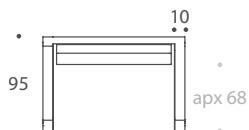

THE SOFA & CHAIR COMPANY
LONDON

BELVEDERE

ARMCHAIR	95 W x 95 D x 85 H
1.5 SEATER	140 W x 95 D x 85 H
2 SEATER	160 W x 95 D x 85 H
2.5 SEATER	200 W x 95 D x 85 H
3 SEATER	220 W x 95 D x 85 H
3.5 SEATER	240 W x 95 D x 85 H
STOOL 01	65 W x 65 D x 45 H
STOOL 02	110 W x 70 D x 45 H

Seat Dimensions

APPROXIMATE ARM WIDTH - 10

ARMCHAIR

1.5 SEATER

2 SEATER

2.5 SEATER

3 SEATER

3.5 SEATER