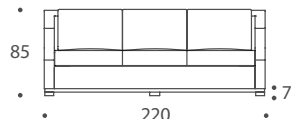

THE SOFA & CHAIR COMPANY
LONDON

BELVEDERE

ARMCHAIR	95 W x 95 D x 85 H
1.5 SEATER	140 W x 95 D x 85 H
2 SEATER	160 W x 95 D x 85 H
2.5 SEATER	200 W x 95 D x 85 H
3 SEATER	220 W x 95 D x 85 H
3.5 SEATER	240 W x 95 D x 85 H
STOOL 01	65 W x 65 D x 45 H
STOOL 02	110 W x 70 D x 45 H

Seat Dimensions

APPROXIMATE ARM WIDTH - 10

ARMCHAIR

1.5 SEATER

2 SEATER

2.5 SEATER

3 SEATER

3.5 SEATER