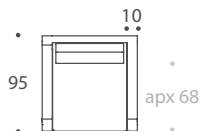

THE SOFA & CHAIR COMPANY
LONDON

BELVEDERE

ARMCHAIR	95 W x 95 D x 85 H
1.5 SEATER	140 W x 95 D x 85 H
2 SEATER	160 W x 95 D x 85 H
2.5 SEATER	200 W x 95 D x 85 H
3 SEATER	220 W x 95 D x 85 H
3.5 SEATER	240 W x 95 D x 85 H
STOOL 01	65 W x 65 D x 45 H
STOOL 02	110 W x 70 D x 45 H

Seat Dimensions

APPROXIMATE ARM WIDTH - 10

ARMCHAIR

1.5 SEATER

2 SEATER

2.5 SEATER

3 SEATER

3.5 SEATER