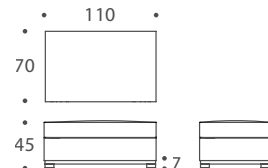

STOOL 02

ALL MODELS ARE FULLY CUSTOMISABLE IN A RANGE OF FABRICS, LEATHERS AND FINISHES.
CONTACT ONE OF OUR SALES ADVISORS TO DISCUSS YOUR REQUIREMENTS.

© THE SOFA AND CHAIR COMPANY LTD.

4-5 ROSLIN ROAD
LONDON W3 8DH
0208 993 4415

www.thesofaandchair.co.uk