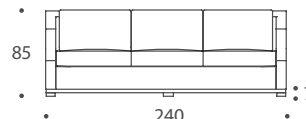

THE SOFA & CHAIR COMPANY
LONDON

BELVEDERE

ARMCHAIR	95 W x 95 D x 85 H
1.5 SEATER	140 W x 95 D x 85 H
2 SEATER	160 W x 95 D x 85 H
2.5 SEATER	200 W x 95 D x 85 H
3 SEATER	220 W x 95 D x 85 H
3.5 SEATER	240 W x 95 D x 85 H
STOOL 01	65 W x 65 D x 45 H
STOOL 02	110 W x 70 D x 45 H

Seat Dimensions

APPROXIMATE ARM WIDTH - 10

ARMCHAIR

1.5 SEATER

2 SEATER

2.5 SEATER

3 SEATER

3.5 SEATER