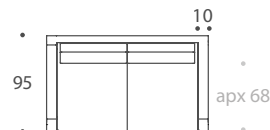

THE SOFA & CHAIR COMPANY
LONDON

BELVEDERE

ARMCHAIR	95 W x 95 D x 85 H
1.5 SEATER	140 W x 95 D x 85 H
2 SEATER	160 W x 95 D x 85 H
2.5 SEATER	200 W x 95 D x 85 H
3 SEATER	220 W x 95 D x 85 H
3.5 SEATER	240 W x 95 D x 85 H
STOOL 01	65 W x 65 D x 45 H
STOOL 02	110 W x 70 D x 45 H

Seat Dimensions

APPROXIMATE ARM WIDTH - 10

ARMCHAIR

1.5 SEATER

2 SEATER

2.5 SEATER

3 SEATER

3.5 SEATER