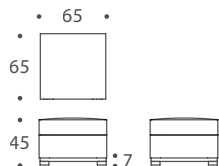

THE SOFA & CHAIR COMPANY
LONDON

BELVEDERE

ARMCHAIR	95 W x 95 D x 85 H
1.5 SEATER	140 W x 95 D x 85 H
2 SEATER	160 W x 95 D x 85 H
2.5 SEATER	200 W x 95 D x 85 H
3 SEATER	220 W x 95 D x 85 H
3.5 SEATER	240 W x 95 D x 85 H
STOOL 01	65 W x 65 D x 45 H
STOOL 02	110 W x 70 D x 45 H

Seat Dimensions

APPROXIMATE ARM WIDTH - 10

ARMCHAIR

1.5 SEATER

2 SEATER

2.5 SEATER

3 SEATER

3.5 SEATER