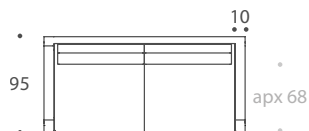

THE SOFA & CHAIR COMPANY
LONDON

BELVEDERE

ARMCHAIR	95 W x 95 D x 85 H
1.5 SEATER	140 W x 95 D x 85 H
2 SEATER	160 W x 95 D x 85 H
2.5 SEATER	200 W x 95 D x 85 H
3 SEATER	220 W x 95 D x 85 H
3.5 SEATER	240 W x 95 D x 85 H
STOOL 01	65 W x 65 D x 45 H
STOOL 02	110 W x 70 D x 45 H

Seat Dimensions

APPROXIMATE ARM WIDTH - 10

ARMCHAIR

1.5 SEATER

2 SEATER

2.5 SEATER

3 SEATER

3.5 SEATER