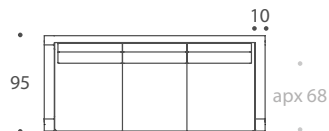

THE SOFA & CHAIR COMPANY
LONDON

BELVEDERE

ARMCHAIR	95 W x 95 D x 85 H
1.5 SEATER	140 W x 95 D x 85 H
2 SEATER	160 W x 95 D x 85 H
2.5 SEATER	200 W x 95 D x 85 H
3 SEATER	220 W x 95 D x 85 H
3.5 SEATER	240 W x 95 D x 85 H
STOOL 01	65 W x 65 D x 45 H
STOOL 02	110 W x 70 D x 45 H

Seat Dimensions

APPROXIMATE ARM WIDTH - 10

ARMCHAIR

1.5 SEATER

2 SEATER

2.5 SEATER

3 SEATER

3.5 SEATER