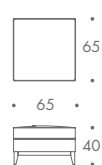

THE SOFA & CHAIR COMPANY
LONDON

ARMCHAIR

1.5 SEATER

2 SEATER

2.5 SEATER

3 SEATER

3.5 SEATER

STOOL 01

STOOL 02

HOCKNEY

ARMCHAIR	92 W x 100 D x 85 H
1.5 SEATER	135 W x 100 D x 85 H
2 SEATER	178 W x 100 D x 85 H
2.5 SEATER	208 W x 100 D x 85 H
3 SEATER	238 W x 100 D x 85 H
3.5 SEATER	260 W x 100 D x 85 H
STOOL 01	75 W x 75 D x 40 H
STOOL 02	65 W x 65 D x 40 H

Seat Dimensions

APPROXIMATE ARM WIDTH - 14