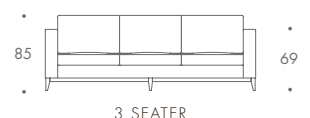

THE SOFA & CHAIR COMPANY
LONDON

ARMCHAIR

1.5 SEATER

2 SEATER

2.5 SEATER

3 SEATER

3.5 SEATER

STOOL 01

STOOL 02

HOCKNEY

ARMCHAIR	92 W x 100 D x 85 H
1.5 SEATER	135 W x 100 D x 85 H
2 SEATER	178 W x 100 D x 85 H
2.5 SEATER	208 W x 100 D x 85 H
3 SEATER	238 W x 100 D x 85 H
3.5 SEATER	260 W x 100 D x 85 H
STOOL 01	75 W x 75 D x 40 H
STOOL 02	65 W x 65 D x 40 H

Seat Dimensions

APPROXIMATE ARM WIDTH - 14