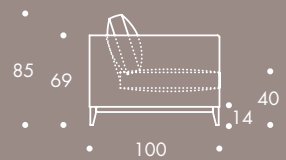

THE SOFA & CHAIR COMPANY
LONDON

ARMCHAIR

1.5 SEATER

2 SEATER

2.5 SEATER

3 SEATER

3.5 SEATER

STOOL 01

STOOL 02

HOCKNEY

ARMCHAIR	92 W x 100 D x 85 H
1.5 SEATER	135 W x 100 D x 85 H
2 SEATER	178 W x 100 D x 85 H
2.5 SEATER	208 W x 100 D x 85 H
3 SEATER	238 W x 100 D x 85 H
3.5 SEATER	260 W x 100 D x 85 H
STOOL 01	75 W x 75 D x 40 H
STOOL 02	65 W x 65 D x 40 H

Seat Dimensions

APPROXIMATE ARM WIDTH - 14