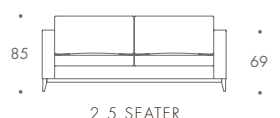

THE SOFA & CHAIR COMPANY
LONDON

ARMCHAIR

1.5 SEATER

2 SEATER

2.5 SEATER

3 SEATER

3.5 SEATER

STOOL 01

STOOL 02

HOCKNEY

ARMCHAIR	92 W x 100 D x 85 H
1.5 SEATER	135 W x 100 D x 85 H
2 SEATER	178 W x 100 D x 85 H
2.5 SEATER	208 W x 100 D x 85 H
3 SEATER	238 W x 100 D x 85 H
3.5 SEATER	260 W x 100 D x 85 H
STOOL 01	75 W x 75 D x 40 H
STOOL 02	65 W x 65 D x 40 H

Seat Dimensions

APPROXIMATE ARM WIDTH - 14