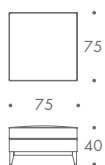

THE SOFA & CHAIR COMPANY
LONDON

ARMCHAIR

1.5 SEATER

2 SEATER

2.5 SEATER

3 SEATER

3.5 SEATER

STOOL 01

STOOL 02

HOCKNEY

ARMCHAIR	92 W x 100 D x 85 H
1.5 SEATER	135 W x 100 D x 85 H
2 SEATER	178 W x 100 D x 85 H
2.5 SEATER	208 W x 100 D x 85 H
3 SEATER	238 W x 100 D x 85 H
3.5 SEATER	260 W x 100 D x 85 H
STOOL 01	75 W x 75 D x 40 H
STOOL 02	65 W x 65 D x 40 H

Seat Dimensions

APPROXIMATE ARM WIDTH - 14