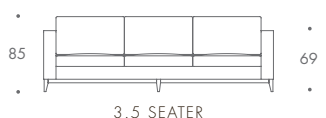

THE SOFA & CHAIR COMPANY
LONDON

ARMCHAIR

1.5 SEATER

2 SEATER

2.5 SEATER

3 SEATER

3.5 SEATER

STOOL 01

STOOL 02

HOCKNEY

ARMCHAIR	92 W x 100 D x 85 H
1.5 SEATER	135 W x 100 D x 85 H
2 SEATER	178 W x 100 D x 85 H
2.5 SEATER	208 W x 100 D x 85 H
3 SEATER	238 W x 100 D x 85 H
3.5 SEATER	260 W x 100 D x 85 H
STOOL 01	75 W x 75 D x 40 H
STOOL 02	65 W x 65 D x 40 H

Seat Dimensions

APPROXIMATE ARM WIDTH - 14