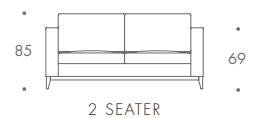

THE SOFA & CHAIR COMPANY
LONDON

ARMCHAIR

1.5 SEATER

2 SEATER

2.5 SEATER

3 SEATER

3.5 SEATER

STOOL 01

STOOL 02

HOCKNEY

ARMCHAIR	92 W x 100 D x 85 H
1.5 SEATER	135 W x 100 D x 85 H
2 SEATER	178 W x 100 D x 85 H
2.5 SEATER	208 W x 100 D x 85 H
3 SEATER	238 W x 100 D x 85 H
3.5 SEATER	260 W x 100 D x 85 H
STOOL 01	75 W x 75 D x 40 H
STOOL 02	65 W x 65 D x 40 H

Seat Dimensions

APPROXIMATE ARM WIDTH - 14