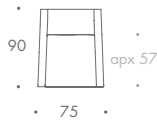

HOGARTH

Hogarth

Hogarth's compact proportions make it ideal for those smaller spaces. This simple twist on a classic design exudes comfort; complete with luxurious foam-wrapped feather and down seat cushions and intricate piping detail. Hogarth is a refined and versatile piece, suited to either traditional or contemporary fabric styles.

THE SOFA & CHAIR COMPANY
LONDON

ARMCHAIR

HOGARTH

ARMCHAIR	75 W x 90 D x 78 H
1.5 SEATER	116 W x 90 D x 78 H
2 SEATER	146 W x 90 D x 78 H
2.5 SEATER	176 W x 90 D x 78 H
3 SEATER	196 W x 90 D x 78 H
3.5 SEATER	216 W x 90 D x 78 H
STOOL 01	65 W x 55 D x 41 H

Seat Dimensions

APPROXIMATE ARM WIDTH - 9

ALL MODELS ARE FULLY CUSTOMISABLE IN A RANGE OF FABRICS, LEATHERS AND FINISHES. CONTACT ONE OF OUR SALES ADVISORS TO DISCUSS YOUR REQUIREMENTS.

© THE SOFA AND CHAIR COMPANY LTD.

4-5 ROSLIN ROAD
LONDON W3 8DH
0208 993 4415

www.thesofaandchair.co.uk