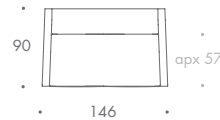

HOGARTH

Hogarth

Hogarth's compact proportions make it ideal for those smaller spaces. This simple twist on a classic design exudes comfort; complete with luxurious foam-wrapped feather and down seat cushions and intricate piping detail. Hogarth is a refined and versatile piece, suited to either traditional or contemporary fabric styles.

THE SOFA & CHAIR COMPANY
LONDON

2 SEATER

HOGARTH

ARMCHAIR	75 W x 90 D x 78 H
1.5 SEATER	116 W x 90 D x 78 H
2 SEATER	146 W x 90 D x 78 H
2.5 SEATER	176 W x 90 D x 78 H
3 SEATER	196 W x 90 D x 78 H
3.5 SEATER	216 W x 90 D x 78 H
STOOL 01	65 W x 55 D x 41 H

Seat Dimensions

APPROXIMATE ARM WIDTH - 9

ALL MODELS ARE FULLY CUSTOMISABLE IN A RANGE OF FABRICS, LEATHERS AND FINISHES. CONTACT ONE OF OUR SALES ADVISORS TO DISCUSS YOUR REQUIREMENTS.

© THE SOFA AND CHAIR COMPANY LTD.

4-5 ROSLIN ROAD
LONDON W3 8DH
0208 993 4415

www.thesofaandchair.co.uk