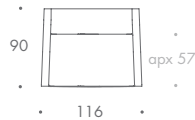

HOGARTH

Hogarth

Hogarth's compact proportions make it ideal for those smaller spaces. This simple twist on a classic design exudes comfort; complete with luxurious foam-wrapped feather and down seat cushions and intricate piping detail. Hogarth is a refined and versatile piece, suited to either traditional or contemporary fabric styles.

THE SOFA & CHAIR COMPANY
LONDON

1.5 SEATER

HOGARTH

ARMCHAIR	75 W x 90 D x 78 H
1.5 SEATER	116 W x 90 D x 78 H
2 SEATER	146 W x 90 D x 78 H
2.5 SEATER	176 W x 90 D x 78 H
3 SEATER	196 W x 90 D x 78 H
3.5 SEATER	216 W x 90 D x 78 H
STOOL 01	65 W x 55 D x 41 H

Seat Dimensions

APPROXIMATE ARM WIDTH - 9

ALL MODELS ARE FULLY CUSTOMISABLE IN A RANGE OF FABRICS, LEATHERS AND FINISHES. CONTACT ONE OF OUR SALES ADVISORS TO DISCUSS YOUR REQUIREMENTS.

© THE SOFA AND CHAIR COMPANY LTD.

4-5 ROSLIN ROAD
LONDON W3 8DH
0208 993 4415

www.thesofaandchair.co.uk