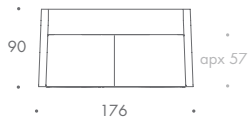

HOGARTH

Hogarth

Hogarth's compact proportions make it ideal for those smaller spaces. This simple twist on a classic design exudes comfort; complete with luxurious foam-wrapped feather and down seat cushions and intricate piping detail. Hogarth is a refined and versatile piece, suited to either traditional or contemporary fabric styles.

THE SOFA & CHAIR COMPANY
LONDON

2.5 SEATER

HOGARTH

ARMCHAIR	75 W x 90 D x 78 H
1.5 SEATER	116 W x 90 D x 78 H
2 SEATER	146 W x 90 D x 78 H
2.5 SEATER	176 W x 90 D x 78 H
3 SEATER	196 W x 90 D x 78 H
3.5 SEATER	216 W x 90 D x 78 H
STOOL 01	65 W x 55 D x 41 H

Seat Dimensions

APPROXIMATE ARM WIDTH - 9

ALL MODELS ARE FULLY CUSTOMISABLE IN A RANGE OF FABRICS, LEATHERS AND FINISHES. CONTACT ONE OF OUR SALES ADVISORS TO DISCUSS YOUR REQUIREMENTS.

© THE SOFA AND CHAIR COMPANY LTD.

4-5 ROSLIN ROAD
LONDON W3 8DH
0208 993 4415

www.thesofaandchair.co.uk