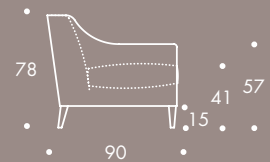

THE SOFA & CHAIR COMPANY
LONDON

ARMCHAIR

1.5 SEATER

2 SEATER

2.5 SEATER

3 SEATER

3.5 SEATER

STOOL 01

HOGARTH

ARMCHAIR	75 W x 90 D x 78 H
1.5 SEATER	116 W x 90 D x 78 H
2 SEATER	146 W x 90 D x 78 H
2.5 SEATER	176 W x 90 D x 78 H
3 SEATER	196 W x 90 D x 78 H
3.5 SEATER	216 W x 90 D x 78 H
STOOL 01	65 W x 55 D x 41 H

Seat Dimensions

APPROXIMATE ARM WIDTH - 9

ALL MODELS ARE FULLY CUSTOMISABLE IN A RANGE OF FABRICS, LEATHERS AND FINISHES. CONTACT ONE OF OUR SALES ADVISORS TO DISCUSS YOUR REQUIREMENTS.

© THE SOFA AND CHAIR COMPANY LTD.