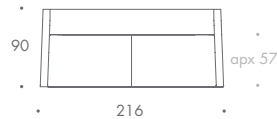

3.5 SEATER

HOGARTH

ARMCHAIR	75 W x 90 D x 78 H
1.5 SEATER	116 W x 90 D x 78 H
2 SEATER	146 W x 90 D x 78 H
2.5 SEATER	176 W x 90 D x 78 H
3 SEATER	196 W x 90 D x 78 H
3.5 SEATER	216 W x 90 D x 78 H
STOOL 01	65 W x 55 D x 41 H