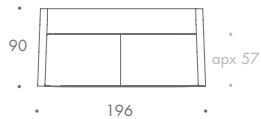

THE SOFA & CHAIR COMPANY
LONDON

ARMCHAIR

1.5 SEATER

2 SEATER

2.5 SEATER

3 SEATER

3.5 SEATER

STOOL 01

HOGARTH

ARMCHAIR	75 W x 90 D x 78 H
1.5 SEATER	116 W x 90 D x 78 H
2 SEATER	146 W x 90 D x 78 H
2.5 SEATER	176 W x 90 D x 78 H
3 SEATER	196 W x 90 D x 78 H
3.5 SEATER	216 W x 90 D x 78 H
STOOL 01	65 W x 55 D x 41 H