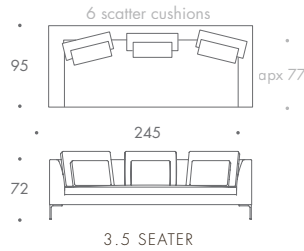

ALL MODELS ARE FULLY CUSTOMISABLE IN A RANGE OF FABRICS, LEATHERS AND FINISHES. CONTACT ONE OF OUR SALES ADVISORS TO DISCUSS YOUR REQUIREMENTS.
© THE SOFA AND CHAIR COMPANY LTD.

PICASSO

ARMCHAIR	95 W x 95 D x 72 H
1.5 SEATER	135 W x 95 D x 72 H
2 SEATER	170 W x 95 D x 72 H
2.5 SEATER	195 W x 95 D x 72 H
3 SEATER	220 W x 95 D x 72 H
3.5 SEATER	245 W x 95 D x 72 H
4 SEATER	320 W x 95 D x 72 H
STOOL 01	70 W x 70 D x 38 H
STOOL 02	95 W x 95 D x 38 H