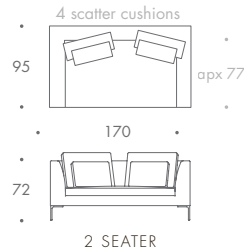

ALL MODELS ARE FULLY CUSTOMISABLE IN A RANGE OF FABRICS, LEATHERS AND FINISHES. CONTACT ONE OF OUR SALES ADVISORS TO DISCUSS YOUR REQUIREMENTS.
© THE SOFA AND CHAIR COMPANY LTD.

PICASSO

ARMCHAIR	95 W x 95 D x 72 H
1.5 SEATER	135 W x 95 D x 72 H
2 SEATER	170 W x 95 D x 72 H
2.5 SEATER	195 W x 95 D x 72 H
3 SEATER	220 W x 95 D x 72 H
3.5 SEATER	245 W x 95 D x 72 H
4 SEATER	320 W x 95 D x 72 H
STOOL 01	70 W x 70 D x 38 H
STOOL 02	95 W x 95 D x 38 H