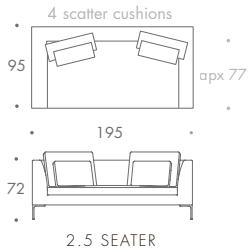

ALL MODELS ARE FULLY CUSTOMISABLE IN A RANGE OF FABRICS, LEATHERS AND FINISHES. CONTACT ONE OF OUR SALES ADVISORS TO DISCUSS YOUR REQUIREMENTS.
© THE SOFA AND CHAIR COMPANY LTD.

PICASSO

ARMCHAIR	95 W x 95 D x 72 H
1.5 SEATER	135 W x 95 D x 72 H
2 SEATER	170 W x 95 D x 72 H
2.5 SEATER	195 W x 95 D x 72 H
3 SEATER	220 W x 95 D x 72 H
3.5 SEATER	245 W x 95 D x 72 H
4 SEATER	320 W x 95 D x 72 H
STOOL 01	70 W x 70 D x 38 H
STOOL 02	95 W x 95 D x 38 H