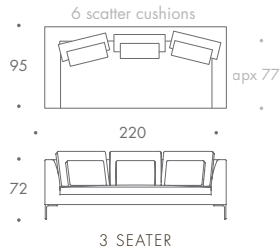

ALL MODELS ARE FULLY CUSTOMISABLE IN A RANGE OF FABRICS, LEATHERS AND FINISHES. CONTACT ONE OF OUR SALES ADVISORS TO DISCUSS YOUR REQUIREMENTS.
© THE SOFA AND CHAIR COMPANY LTD.

PICASSO

ARMCHAIR	95 W x 95 D x 72 H
1.5 SEATER	135 W x 95 D x 72 H
2 SEATER	170 W x 95 D x 72 H
2.5 SEATER	195 W x 95 D x 72 H
3 SEATER	220 W x 95 D x 72 H
3.5 SEATER	245 W x 95 D x 72 H
4 SEATER	320 W x 95 D x 72 H
STOOL 01	70 W x 70 D x 38 H
STOOL 02	95 W x 95 D x 38 H