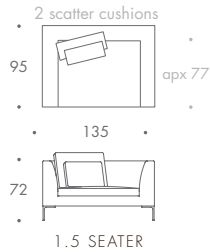

ALL MODELS ARE FULLY CUSTOMISABLE IN A RANGE OF FABRICS, LEATHERS AND FINISHES. CONTACT ONE OF OUR SALES ADVISORS TO DISCUSS YOUR REQUIREMENTS.
© THE SOFA AND CHAIR COMPANY LTD.

PICASSO

ARMCHAIR	95 W x 95 D x 72 H
1.5 SEATER	135 W x 95 D x 72 H
2 SEATER	170 W x 95 D x 72 H
2.5 SEATER	195 W x 95 D x 72 H
3 SEATER	220 W x 95 D x 72 H
3.5 SEATER	245 W x 95 D x 72 H
4 SEATER	320 W x 95 D x 72 H
STOOL 01	70 W x 70 D x 38 H
STOOL 02	95 W x 95 D x 38 H