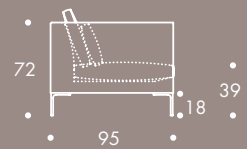

PICASSO

ARMCHAIR	95 W x 95 D x 72 H
1.5 SEATER	135 W x 95 D x 72 H
2 SEATER	170 W x 95 D x 72 H
2.5 SEATER	195 W x 95 D x 72 H
3 SEATER	220 W x 95 D x 72 H
3.5 SEATER	245 W x 95 D x 72 H
4 SEATER	320 W x 95 D x 72 H
STOOL 01	70 W x 70 D x 38 H
STOOL 02	95 W x 95 D x 38 H

Seat Dimensions

APPROXIMATE ARM WIDTH - 18

4-5 ROSLIN ROAD
LONDON W3 8DH
0208 993 4415
www.thesofaandchair.co.uk