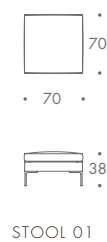

ALL MODELS ARE FULLY CUSTOMISABLE IN A RANGE OF FABRICS, LEATHERS AND FINISHES. CONTACT ONE OF OUR SALES ADVISORS TO DISCUSS YOUR REQUIREMENTS.
© THE SOFA AND CHAIR COMPANY LTD.

PICASSO

ARMCHAIR	95 W x 95 D x 72 H
1.5 SEATER	135 W x 95 D x 72 H
2 SEATER	170 W x 95 D x 72 H
2.5 SEATER	195 W x 95 D x 72 H
3 SEATER	220 W x 95 D x 72 H
3.5 SEATER	245 W x 95 D x 72 H
4 SEATER	320 W x 95 D x 72 H
STOOL 01	70 W x 70 D x 38 H
STOOL 02	95 W x 95 D x 38 H