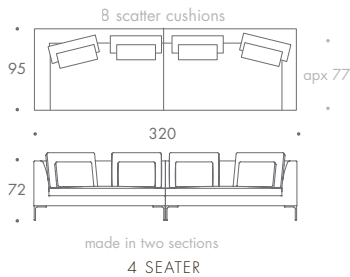

ALL MODELS ARE FULLY CUSTOMISABLE IN A RANGE OF FABRICS, LEATHERS AND FINISHES. CONTACT ONE OF OUR SALES ADVISORS TO DISCUSS YOUR REQUIREMENTS.
© THE SOFA AND CHAIR COMPANY LTD.

PICASSO

ARMCHAIR	95 W x 95 D x 72 H
1.5 SEATER	135 W x 95 D x 72 H
2 SEATER	170 W x 95 D x 72 H
2.5 SEATER	195 W x 95 D x 72 H
3 SEATER	220 W x 95 D x 72 H
3.5 SEATER	245 W x 95 D x 72 H
4 SEATER	320 W x 95 D x 72 H
STOOL 01	70 W x 70 D x 38 H
STOOL 02	95 W x 95 D x 38 H

Seat Dimensions

APPROXIMATE ARM WIDTH - 18

4-5 ROSLIN ROAD
LONDON W3 8DH
0208 993 4415
www.thesofaandchair.co.uk