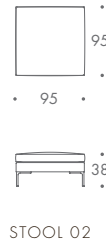

ALL MODELS ARE FULLY CUSTOMISABLE IN A RANGE OF FABRICS, LEATHERS AND FINISHES. CONTACT ONE OF OUR SALES ADVISORS TO DISCUSS YOUR REQUIREMENTS.
© THE SOFA AND CHAIR COMPANY LTD.

PICASSO

ARMCHAIR	95 W x 95 D x 72 H
1.5 SEATER	135 W x 95 D x 72 H
2 SEATER	170 W x 95 D x 72 H
2.5 SEATER	195 W x 95 D x 72 H
3 SEATER	220 W x 95 D x 72 H
3.5 SEATER	245 W x 95 D x 72 H
4 SEATER	320 W x 95 D x 72 H
STOOL 01	70 W x 70 D x 38 H
STOOL 02	95 W x 95 D x 38 H