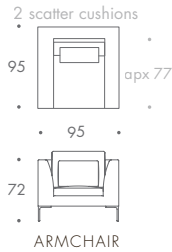

ALL MODELS ARE FULLY CUSTOMISABLE IN A RANGE OF FABRICS, LEATHERS AND FINISHES. CONTACT ONE OF OUR SALES ADVISORS TO DISCUSS YOUR REQUIREMENTS.
© THE SOFA AND CHAIR COMPANY LTD.

PICASSO

ARMCHAIR	95 W x 95 D x 72 H
1.5 SEATER	135 W x 95 D x 72 H
2 SEATER	170 W x 95 D x 72 H
2.5 SEATER	195 W x 95 D x 72 H
3 SEATER	220 W x 95 D x 72 H
3.5 SEATER	245 W x 95 D x 72 H
4 SEATER	320 W x 95 D x 72 H
STOOL 01	70 W x 70 D x 38 H
STOOL 02	95 W x 95 D x 38 H