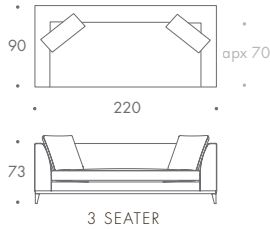

## POLLOCK

ARMCHAIR	105 W x 90 D x 73 H
1.5 SEATER	150 W x 90 D x 73 H
2 SEATER	170 W x 90 D x 73 H
2.5 SEATER	195 W x 90 D x 73 H
3 SEATER	220 W x 90 D x 73 H
3.5 SEATER	245 W x 90 D x 73 H
STOOL 01	75 W x 60 D x 40 H
STOOL 02	95 W x 90 D x 40 H

### Seat Dimensions

APPROXIMATE ARM WIDTH - 20

ALL MODELS ARE FULLY CUSTOMISABLE IN A RANGE OF FABRICS, LEATHERS AND FINISHES. CONTACT ONE OF OUR SALES ADVISORS TO DISCUSS YOUR REQUIREMENTS.  
© THE SOFA AND CHAIR COMPANY LTD.