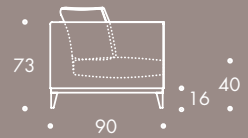

## POLLOCK

ARMCHAIR	105 W x 90 D x 73 H
1.5 SEATER	150 W x 90 D x 73 H
2 SEATER	170 W x 90 D x 73 H
2.5 SEATER	195 W x 90 D x 73 H
3 SEATER	220 W x 90 D x 73 H
3.5 SEATER	245 W x 90 D x 73 H
STOOL 01	75 W x 60 D x 40 H
STOOL 02	95 W x 90 D x 40 H

### Seat Dimensions

APPROXIMATE ARM WIDTH - 20

ALL MODELS ARE FULLY CUSTOMISABLE IN A RANGE OF FABRICS, LEATHERS AND FINISHES. CONTACT ONE OF OUR SALES ADVISORS TO DISCUSS YOUR REQUIREMENTS.  
© THE SOFA AND CHAIR COMPANY LTD.