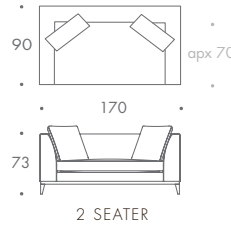

## POLLOCK

ARMCHAIR	105 W x 90 D x 73 H
1.5 SEATER	150 W x 90 D x 73 H
2 SEATER	170 W x 90 D x 73 H
2.5 SEATER	195 W x 90 D x 73 H
3 SEATER	220 W x 90 D x 73 H
3.5 SEATER	245 W x 90 D x 73 H
STOOL 01	75 W x 60 D x 40 H
STOOL 02	95 W x 90 D x 40 H

### Seat Dimensions

APPROXIMATE ARM WIDTH - 20

ALL MODELS ARE FULLY CUSTOMISABLE IN A RANGE OF FABRICS, LEATHERS AND FINISHES. CONTACT ONE OF OUR SALES ADVISORS TO DISCUSS YOUR REQUIREMENTS.  
© THE SOFA AND CHAIR COMPANY LTD.