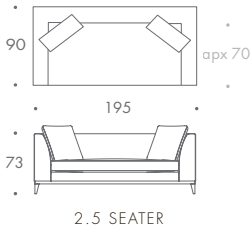

## POLLOCK

ARMCHAIR	105 W x 90 D x 73 H
1.5 SEATER	150 W x 90 D x 73 H
2 SEATER	170 W x 90 D x 73 H
2.5 SEATER	195 W x 90 D x 73 H
3 SEATER	220 W x 90 D x 73 H
3.5 SEATER	245 W x 90 D x 73 H
STOOL 01	75 W x 60 D x 40 H
STOOL 02	95 W x 90 D x 40 H

### Seat Dimensions

APPROXIMATE ARM WIDTH - 20

ALL MODELS ARE FULLY CUSTOMISABLE IN A RANGE OF FABRICS, LEATHERS AND FINISHES. CONTACT ONE OF OUR SALES ADVISORS TO DISCUSS YOUR REQUIREMENTS.  
© THE SOFA AND CHAIR COMPANY LTD.