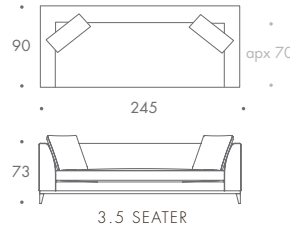

## POLLOCK

ARMCHAIR	105 W x 90 D x 73 H
1.5 SEATER	150 W x 90 D x 73 H
2 SEATER	170 W x 90 D x 73 H
2.5 SEATER	195 W x 90 D x 73 H
3 SEATER	220 W x 90 D x 73 H
3.5 SEATER	245 W x 90 D x 73 H
STOOL 01	75 W x 60 D x 40 H
STOOL 02	95 W x 90 D x 40 H

### Seat Dimensions

APPROXIMATE ARM WIDTH - 20

ALL MODELS ARE FULLY CUSTOMISABLE IN A RANGE OF FABRICS, LEATHERS AND FINISHES. CONTACT ONE OF OUR SALES ADVISORS TO DISCUSS YOUR REQUIREMENTS.  
© THE SOFA AND CHAIR COMPANY LTD.