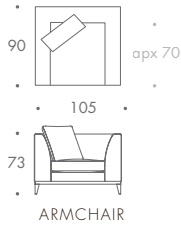

## POLLOCK

ARMCHAIR	105 W x 90 D x 73 H
1.5 SEATER	150 W x 90 D x 73 H
2 SEATER	170 W x 90 D x 73 H
2.5 SEATER	195 W x 90 D x 73 H
3 SEATER	220 W x 90 D x 73 H
3.5 SEATER	245 W x 90 D x 73 H
STOOL 01	75 W x 60 D x 40 H
STOOL 02	95 W x 90 D x 40 H

### Seat Dimensions

APPROXIMATE ARM WIDTH - 20

ALL MODELS ARE FULLY CUSTOMISABLE IN A RANGE OF FABRICS, LEATHERS AND FINISHES. CONTACT ONE OF OUR SALES ADVISORS TO DISCUSS YOUR REQUIREMENTS.  
© THE SOFA AND CHAIR COMPANY LTD.