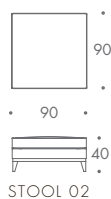

## POLLOCK

ARMCHAIR	105 W x 90 D x 73 H
1.5 SEATER	150 W x 90 D x 73 H
2 SEATER	170 W x 90 D x 73 H
2.5 SEATER	195 W x 90 D x 73 H
3 SEATER	220 W x 90 D x 73 H
3.5 SEATER	245 W x 90 D x 73 H
STOOL 01	75 W x 60 D x 40 H
STOOL 02	95 W x 90 D x 40 H

### Seat Dimensions

APPROXIMATE ARM WIDTH - 20

ALL MODELS ARE FULLY CUSTOMISABLE IN A RANGE OF FABRICS, LEATHERS AND FINISHES. CONTACT ONE OF OUR SALES ADVISORS TO DISCUSS YOUR REQUIREMENTS.  
© THE SOFA AND CHAIR COMPANY LTD.