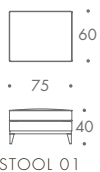

## POLLOCK

ARMCHAIR	105 W x 90 D x 73 H
1.5 SEATER	150 W x 90 D x 73 H
2 SEATER	170 W x 90 D x 73 H
2.5 SEATER	195 W x 90 D x 73 H
3 SEATER	220 W x 90 D x 73 H
3.5 SEATER	245 W x 90 D x 73 H
STOOL 01	75 W x 60 D x 40 H
STOOL 02	95 W x 90 D x 40 H

### Seat Dimensions

APPROXIMATE ARM WIDTH - 20

ALL MODELS ARE FULLY CUSTOMISABLE IN A RANGE OF FABRICS, LEATHERS AND FINISHES. CONTACT ONE OF OUR SALES ADVISORS TO DISCUSS YOUR REQUIREMENTS.  
© THE SOFA AND CHAIR COMPANY LTD.