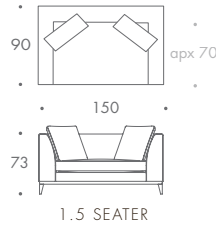

## POLLOCK

ARMCHAIR	105 W x 90 D x 73 H
1.5 SEATER	150 W x 90 D x 73 H
2 SEATER	170 W x 90 D x 73 H
2.5 SEATER	195 W x 90 D x 73 H
3 SEATER	220 W x 90 D x 73 H
3.5 SEATER	245 W x 90 D x 73 H
STOOL 01	75 W x 60 D x 40 H
STOOL 02	95 W x 90 D x 40 H

### Seat Dimensions

APPROXIMATE ARM WIDTH - 20

ALL MODELS ARE FULLY CUSTOMISABLE IN A RANGE OF FABRICS, LEATHERS AND FINISHES. CONTACT ONE OF OUR SALES ADVISORS TO DISCUSS YOUR REQUIREMENTS.  
© THE SOFA AND CHAIR COMPANY LTD.