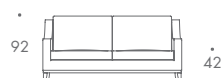

THE SOFA & CHAIR COMPANY  
LONDON

ARMCHAIR

1.5 SEATER

2 SEATER

2.5 SEATER

3 SEATER

3.5 SEATER

STOOL 01

## SPENCER

ARMCHAIR	85 W x 102 D x 92 H
1.5 SEATER	120 W x 102 D x 92 H
2 SEATER	160 W x 102 D x 92 H
2.5 SEATER	190 W x 102 D x 92 H
3 SEATER	220 W x 102 D x 92 H
3.5 SEATER	250 W x 102 D x 92 H
STOOL 01	68 W x 55 D x 42 H