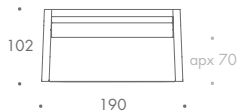

THE SOFA & CHAIR COMPANY  
LONDON

ARMCHAIR

1.5 SEATER

2 SEATER

2.5 SEATER

3 SEATER

3.5 SEATER

STOOL 01

## SPENCER

ARMCHAIR	85 W x 102 D x 92 H
1.5 SEATER	120 W x 102 D x 92 H
2 SEATER	160 W x 102 D x 92 H
2.5 SEATER	190 W x 102 D x 92 H
3 SEATER	220 W x 102 D x 92 H
3.5 SEATER	250 W x 102 D x 92 H
STOOL 01	68 W x 55 D x 42 H