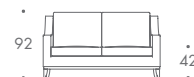

SPENCER

Spencer

Classically stylish with regal overtones and piping detail, Spencer continues to be an S&C favourite design. From the elegant sloped arms to the foam-wrapped feather and down cushioning; Spencer is a lavish addition to any interior. It is presented on a beautiful show-wood base for a final touch of luxury.

THE SOFA & CHAIR COMPANY
LONDON

2 SEATER

SPENCER

ARMCHAIR	85 W x 102 D x 92 H
1.5 SEATER	120 W x 102 D x 92 H
2 SEATER	160 W x 102 D x 92 H
2.5 SEATER	190 W x 102 D x 92 H
3 SEATER	220 W x 102 D x 92 H
3.5 SEATER	250 W x 102 D x 92 H
STOOL 01	68 W x 55 D x 42 H

Seat Dimensions

APPROXIMATE ARM WIDTH - 11

ALL MODELS ARE FULLY CUSTOMISABLE IN A RANGE OF FABRICS, LEATHERS AND FINISHES. CONTACT ONE OF OUR SALES ADVISORS TO DISCUSS YOUR REQUIREMENTS.

© THE SOFA AND CHAIR COMPANY LTD.

4-5 ROSLIN ROAD
LONDON W3 8DH
0208 993 4415

www.thesofaandchair.co.uk