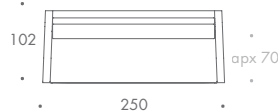

THE SOFA & CHAIR COMPANY  
LONDON

ARMCHAIR

1.5 SEATER

2 SEATER

2.5 SEATER

3 SEATER

3.5 SEATER

STOOL 01

## SPENCER

ARMCHAIR	85 W x 102 D x 92 H
1.5 SEATER	120 W x 102 D x 92 H
2 SEATER	160 W x 102 D x 92 H
2.5 SEATER	190 W x 102 D x 92 H
3 SEATER	220 W x 102 D x 92 H
3.5 SEATER	250 W x 102 D x 92 H
STOOL 01	68 W x 55 D x 42 H