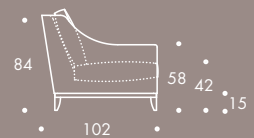

THE SOFA & CHAIR COMPANY  
LONDON

ARMCHAIR

1.5 SEATER

2 SEATER

2.5 SEATER

3 SEATER

3.5 SEATER

STOOL 01

## SPENCER

ARMCHAIR	85 W x 102 D x 92 H
1.5 SEATER	120 W x 102 D x 92 H
2 SEATER	160 W x 102 D x 92 H
2.5 SEATER	190 W x 102 D x 92 H
3 SEATER	220 W x 102 D x 92 H
3.5 SEATER	250 W x 102 D x 92 H
STOOL 01	68 W x 55 D x 42 H

### Seat Dimensions

APPROXIMATE ARM WIDTH - 11

ALL MODELS ARE FULLY CUSTOMISABLE IN A RANGE OF FABRICS, LEATHERS AND FINISHES. CONTACT ONE OF OUR SALES ADVISORS TO DISCUSS YOUR REQUIREMENTS.

© THE SOFA AND CHAIR COMPANY LTD.