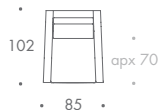

SPENCER

Spencer

Classically stylish with regal overtones and piping detail, Spencer continues to be an S&C favourite design. From the elegant sloped arms to the foam-wrapped feather and down cushioning; Spencer is a lavish addition to any interior. It is presented on a beautiful show-wood base for a final touch of luxury.

THE SOFA & CHAIR COMPANY
LONDON

ARMCHAIR

SPENCER

ARMCHAIR	85 W x 102 D x 92 H
1.5 SEATER	120 W x 102 D x 92 H
2 SEATER	160 W x 102 D x 92 H
2.5 SEATER	190 W x 102 D x 92 H
3 SEATER	220 W x 102 D x 92 H
3.5 SEATER	250 W x 102 D x 92 H
STOOL 01	68 W x 55 D x 42 H

Seat Dimensions

APPROXIMATE ARM WIDTH - 11

ALL MODELS ARE FULLY CUSTOMISABLE IN A RANGE OF FABRICS, LEATHERS AND FINISHES. CONTACT ONE OF OUR SALES ADVISORS TO DISCUSS YOUR REQUIREMENTS.

© THE SOFA AND CHAIR COMPANY LTD.

4-5 ROSLIN ROAD
LONDON W3 8DH
0208 993 4415

www.thesofaandchair.co.uk