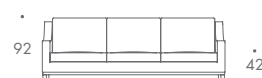

THE SOFA & CHAIR COMPANY  
LONDON

ARMCHAIR

1.5 SEATER

2 SEATER

2.5 SEATER

3 SEATER

3.5 SEATER

STOOL 01

## SPENCER

ARMCHAIR	85 W x 102 D x 92 H
1.5 SEATER	120 W x 102 D x 92 H
2 SEATER	160 W x 102 D x 92 H
2.5 SEATER	190 W x 102 D x 92 H
3 SEATER	220 W x 102 D x 92 H
3.5 SEATER	250 W x 102 D x 92 H
STOOL 01	68 W x 55 D x 42 H