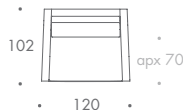

SPENCER

Spencer

Classically stylish with regal overtones and piping detail, Spencer continues to be an S&C favourite design. From the elegant sloped arms to the foam-wrapped feather and down cushioning; Spencer is a lavish addition to any interior. It is presented on a beautiful show-wood base for a final touch of luxury.

THE SOFA & CHAIR COMPANY
LONDON

1.5 SEATER

SPENCER

ARMCHAIR	85 W x 102 D x 92 H
1.5 SEATER	120 W x 102 D x 92 H
2 SEATER	160 W x 102 D x 92 H
2.5 SEATER	190 W x 102 D x 92 H
3 SEATER	220 W x 102 D x 92 H
3.5 SEATER	250 W x 102 D x 92 H
STOOL 01	68 W x 55 D x 42 H

Seat Dimensions

APPROXIMATE ARM WIDTH - 11

ALL MODELS ARE FULLY CUSTOMISABLE IN A RANGE OF FABRICS, LEATHERS AND FINISHES. CONTACT ONE OF OUR SALES ADVISORS TO DISCUSS YOUR REQUIREMENTS.

© THE SOFA AND CHAIR COMPANY LTD.

4-5 ROSLIN ROAD
LONDON W3 8DH
0208 993 4415

www.thesofaandchair.co.uk