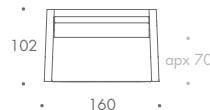

SPENCER

Spencer

Classically stylish with regal overtones and piping detail, Spencer continues to be an S&C favourite design. From the elegant sloped arms to the foam-wrapped feather and down cushioning; Spencer is a lavish addition to any interior. It is presented on a beautiful show-wood base for a final touch of luxury.

THE SOFA & CHAIR COMPANY
LONDON

2 SEATER

SPENCER

ARMCHAIR	85 W x 102 D x 92 H
1.5 SEATER	120 W x 102 D x 92 H
2 SEATER	160 W x 102 D x 92 H
2.5 SEATER	190 W x 102 D x 92 H
3 SEATER	220 W x 102 D x 92 H
3.5 SEATER	250 W x 102 D x 92 H
STOOL 01	68 W x 55 D x 42 H

Seat Dimensions

APPROXIMATE ARM WIDTH - 11

ALL MODELS ARE FULLY CUSTOMISABLE IN A RANGE OF FABRICS, LEATHERS AND FINISHES. CONTACT ONE OF OUR SALES ADVISORS TO DISCUSS YOUR REQUIREMENTS.

© THE SOFA AND CHAIR COMPANY LTD.

4-5 ROSLIN ROAD
LONDON W3 8DH
0208 993 4415

www.thesofaandchair.co.uk