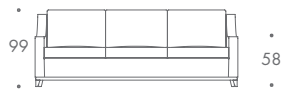

THE SOFA & CHAIR COMPANY
LONDON

1.5 SEATER SOFA

2 SEATER SOFA

2.5 SEATER SOFA

2.5 SEATER SOFA LARGE

3 SEATER SOFA

3.5 SEATER SOFA

SPENCER

1.5 SEATER	140 W x 95 D x 99 H
2 SEATER	170 W x 95 D x 99 H
2.5 SEATER	180 W x 95 D x 99 H
2.5 SEATER	190 W x 95 D x 99 H
3 SEATER	200 W x 95 D x 99 H
3.5 SEATER	230 W x 95 D x 99 H

Seat Dimensions

Mattress Dimensions

1.5 SEATER	95 W x 190 L
2 SEATER	125 W x 190 L
2.5 SEATER	135 W x 190 L
2.5 SEATER	145 W x 190 L
3 SEATER	155 W x 190 L
3.5 SEATER	155 W x 190 L