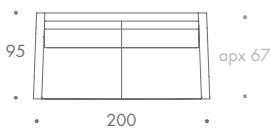

THE SOFA & CHAIR COMPANY
LONDON

1.5 SEATER SOFA

2 SEATER SOFA

2.5 SEATER SOFA

2.5 SEATER SOFA LARGE

3 SEATER SOFA

3.5 SEATER SOFA

SPENCER

1.5 SEATER	140 W x 95 D x 99 H
2 SEATER	170 W x 95 D x 99 H
2.5 SEATER	180 W x 95 D x 99 H
2.5 SEATER	190 W x 95 D x 99 H
3 SEATER	200 W x 95 D x 99 H
3.5 SEATER	230 W x 95 D x 99 H

Seat Dimensions

Mattress Dimensions

1.5 SEATER	95 W x 190 L
2 SEATER	125 W x 190 L
2.5 SEATER	135 W x 190 L
2.5 SEATER	145 W x 190 L
3 SEATER	155 W x 190 L
3.5 SEATER	155 W x 190 L