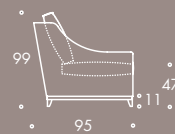

THE SOFA & CHAIR COMPANY
LONDON

1.5 SEATER SOFA

2 SEATER SOFA

2.5 SEATER SOFA

2.5 SEATER SOFA LARGE

3 SEATER SOFA

3.5 SEATER SOFA

SPENCER

1.5 SEATER	140 W x 95 D x 99 H
2 SEATER	170 W x 95 D x 99 H
2.5 SEATER	180 W x 95 D x 99 H
2.5 SEATER	190 W x 95 D x 99 H
3 SEATER	200 W x 95 D x 99 H
3.5 SEATER	230 W x 95 D x 99 H

Seat Dimensions

Mattress Dimensions

1.5 SEATER	95 W x 190 L
2 SEATER	125 W x 190 L
2.5 SEATER	135 W x 190 L
2.5 SEATER	145 W x 190 L
3 SEATER	155 W x 190 L
3.5 SEATER	155 W x 190 L