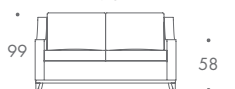

THE SOFA & CHAIR COMPANY
LONDON

1.5 SEATER SOFA

2 SEATER SOFA

2.5 SEATER SOFA

2.5 SEATER SOFA LARGE

3 SEATER SOFA

3.5 SEATER SOFA

SPENCER

1.5 SEATER	140 W x 95 D x 99 H
2 SEATER	170 W x 95 D x 99 H
2.5 SEATER	180 W x 95 D x 99 H
2.5 SEATER	190 W x 95 D x 99 H
3 SEATER	200 W x 95 D x 99 H
3.5 SEATER	230 W x 95 D x 99 H

Seat Dimensions

Mattress Dimensions

1.5 SEATER	95 W x 190 L
2 SEATER	125 W x 190 L
2.5 SEATER	135 W x 190 L
2.5 SEATER	145 W x 190 L
3 SEATER	155 W x 190 L
3.5 SEATER	155 W x 190 L