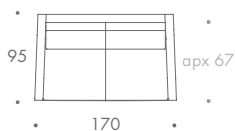

2 SEATER SOFA