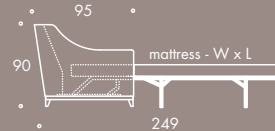

THE SOFA & CHAIR COMPANY
LONDON

1.5 SEATER SOFA

2 SEATER SOFA

2.5 SEATER SOFA

2.5 SEATER SOFA LARGE

3 SEATER SOFA

3.5 SEATER SOFA

SPENCER

1.5 SEATER	140 W x 95 D x 99 H
2 SEATER	170 W x 95 D x 99 H
2.5 SEATER	180 W x 95 D x 99 H
2.5 SEATER	190 W x 95 D x 99 H
3 SEATER	200 W x 95 D x 99 H
3.5 SEATER	230 W x 95 D x 99 H

Seat Dimensions

Mattress Dimensions

1.5 SEATER	95 W x 190 L
2 SEATER	125 W x 190 L
2.5 SEATER	135 W x 190 L
2.5 SEATER	145 W x 190 L
3 SEATER	155 W x 190 L
3.5 SEATER	155 W x 190 L