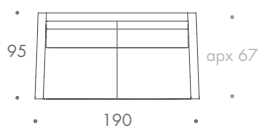

THE SOFA & CHAIR COMPANY
LONDON

1.5 SEATER SOFA

2 SEATER SOFA

2.5 SEATER SOFA

2.5 SEATER SOFA LARGE

3 SEATER SOFA

3.5 SEATER SOFA

SPENCER

1.5 SEATER	140 W x 95 D x 99 H
2 SEATER	170 W x 95 D x 99 H
2.5 SEATER	180 W x 95 D x 99 H
2.5 SEATER	190 W x 95 D x 99 H
3 SEATER	200 W x 95 D x 99 H
3.5 SEATER	230 W x 95 D x 99 H

Seat Dimensions

Mattress Dimensions

1.5 SEATER	95 W x 190 L
2 SEATER	125 W x 190 L
2.5 SEATER	135 W x 190 L
2.5 SEATER	145 W x 190 L
3 SEATER	155 W x 190 L
3.5 SEATER	155 W x 190 L