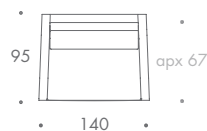

1.5 SEATER SOFA