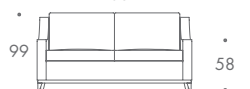

THE SOFA & CHAIR COMPANY
LONDON

1.5 SEATER SOFA

2 SEATER SOFA

2.5 SEATER SOFA

2.5 SEATER SOFA LARGE

3 SEATER SOFA

3.5 SEATER SOFA

SPENCER

1.5 SEATER	140 W x 95 D x 99 H
2 SEATER	170 W x 95 D x 99 H
2.5 SEATER	180 W x 95 D x 99 H
2.5 SEATER	190 W x 95 D x 99 H
3 SEATER	200 W x 95 D x 99 H
3.5 SEATER	230 W x 95 D x 99 H

Seat Dimensions

Mattress Dimensions

1.5 SEATER	95 W x 190 L
2 SEATER	125 W x 190 L
2.5 SEATER	135 W x 190 L
2.5 SEATER	145 W x 190 L
3 SEATER	155 W x 190 L
3.5 SEATER	155 W x 190 L