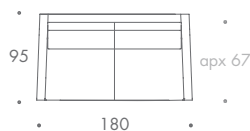

2.5 SEATER SOFA