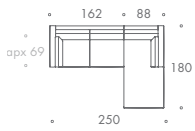

COMPOSITION 01