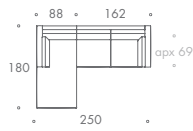

COMPOSITION 02