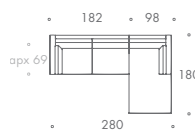

COMPOSITION 03