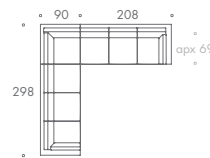

THE SOFA & CHAIR COMPANY
LONDON

COMPOSITION 01

COMPOSITION 02

COMPOSITION 03

COMPOSITION 04

COMPOSITION 05

COMPOSITION 06

COMPOSITION 07

COMPOSITION 08

COMPOSITION 09

COMPOSITION 10

COMPOSITION 11

COMPOSITION 12

BALTHUS

- COMPOSITION 01 250 W x 180 D x 87 H
- COMPOSITION 02 280 W x 180 D x 87 H
- COMPOSITION 03 280 W x 180 D x 87 H
- COMPOSITION 04 280 W x 180 D x 87 H
- COMPOSITION 05 233 W x 233 D x 87 H
- COMPOSITION 06 298 W x 233 D x 87 H
- COMPOSITION 07 233 W x 298 D x 87 H
- COMPOSITION 08 298 W x 298 D x 87 H
- COMPOSITION 09 253 W x 253 D x 87 H
- COMPOSITION 10 328 W x 253 D x 87 H
- COMPOSITION 11 253 W x 328 D x 87 H
- COMPOSITION 12 328 W x 328 D x 87 H

Seat Dimensions