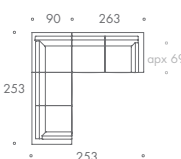

COMPOSITION 08

COMPOSITION 09

COMPOSITION 10

COMPOSITION 11

COMPOSITION 12

BALTHUS

- COMPOSITION 01 250 W x 180 D x 87 H
- COMPOSITION 02 280 W x 180 D x 87 H
- COMPOSITION 03 280 W x 180 D x 87 H
- COMPOSITION 04 280 W x 180 D x 87 H
- COMPOSITION 05 233 W x 233 D x 87 H
- COMPOSITION 06 298 W x 233 D x 87 H
- COMPOSITION 07 233 W x 298 D x 87 H
- COMPOSITION 08 298 W x 298 D x 87 H
- COMPOSITION 09 253 W x 253 D x 87 H
- COMPOSITION 10 328 W x 253 D x 87 H
- COMPOSITION 11 253 W x 328 D x 87 H
- COMPOSITION 12 328 W x 328 D x 87 H

Seat Dimensions