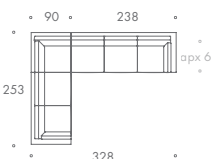

COMPOSITION 08

COMPOSITION 09

COMPOSITION 10

COMPOSITION 11

COMPOSITION 12

BALTHUS

- COMPOSITION 01 250 W x 180 D x 87 H
- COMPOSITION 02 280 W x 180 D x 87 H
- COMPOSITION 03 280 W x 180 D x 87 H
- COMPOSITION 04 280 W x 180 D x 87 H
- COMPOSITION 05 233 W x 233 D x 87 H
- COMPOSITION 06 298 W x 233 D x 87 H
- COMPOSITION 07 233 W x 298 D x 87 H
- COMPOSITION 08 298 W x 298 D x 87 H
- COMPOSITION 09 253 W x 253 D x 87 H
- COMPOSITION 10 328 W x 253 D x 87 H
- COMPOSITION 11 253 W x 328 D x 87 H
- COMPOSITION 12 328 W x 328 D x 87 H

Seat Dimensions