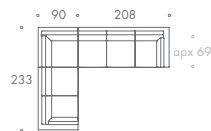

BALTHUS

Balthus

Sleek and sophisticated by design, Balthus is a worthy addition to any interior. The sumptuous foam-wrapped feather & down seat and back cushions provide a luxurious and relaxing seating experience. An elegant show-wood plinth accentuates the beauty of the design. The range comprises sofas, armchairs, stools and 12 different configurations of corner unit.

THE SOFA & CHAIR COMPANY
LONDON

BALTHUS

- COMPOSITION 01 250 W x 180 D x 87 H
- COMPOSITION 02 280 W x 180 D x 87 H
- COMPOSITION 03 280 W x 180 D x 87 H
- COMPOSITION 04 280 W x 180 D x 87 H
- COMPOSITION 05 233 W x 233 D x 87 H
- COMPOSITION 06 298 W x 233 D x 87 H
- COMPOSITION 07 233 W x 298 D x 87 H
- COMPOSITION 08 298 W x 298 D x 87 H
- COMPOSITION 09 253 W x 253 D x 87 H
- COMPOSITION 10 328 W x 253 D x 87 H
- COMPOSITION 11 253 W x 328 D x 87 H
- COMPOSITION 12 328 W x 328 D x 87 H

Seat Dimensions