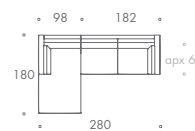

THE SOFA & CHAIR COMPANY
LONDON

COMPOSITION 01

COMPOSITION 02

COMPOSITION 03

COMPOSITION 04

COMPOSITION 05

COMPOSITION 06

COMPOSITION 07

COMPOSITION 08

COMPOSITION 09

COMPOSITION 10

COMPOSITION 11

COMPOSITION 12

BALTHUS

- COMPOSITION 01 250 W x 180 D x 87 H
- COMPOSITION 02 280 W x 180 D x 87 H
- COMPOSITION 03 280 W x 180 D x 87 H
- COMPOSITION 04 280 W x 180 D x 87 H
- COMPOSITION 05 233 W x 233 D x 87 H
- COMPOSITION 06 298 W x 233 D x 87 H
- COMPOSITION 07 233 W x 298 D x 87 H
- COMPOSITION 08 298 W x 298 D x 87 H
- COMPOSITION 09 253 W x 253 D x 87 H
- COMPOSITION 10 328 W x 253 D x 87 H
- COMPOSITION 11 253 W x 328 D x 87 H
- COMPOSITION 12 328 W x 328 D x 87 H

Seat Dimensions