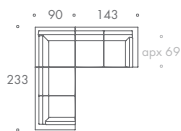

BALTHUS

Balthus

Sleek and sophisticated by design, Balthus is a worthy addition to any interior. The sumptuous foam-wrapped feather & down seat and back cushions provide a luxurious and relaxing seating experience. An elegant show-wood plinth accentuates the beauty of the design. The range comprises sofas, armchairs, stools and 12 different configurations of corner unit.

THE SOFA & CHAIR COMPANY
LONDON

BALTHUS

- COMPOSITION 01 250 W x 180 D x 87 H
- COMPOSITION 02 280 W x 180 D x 87 H
- COMPOSITION 03 280 W x 180 D x 87 H
- COMPOSITION 04 280 W x 180 D x 87 H
- COMPOSITION 05 233 W x 233 D x 87 H
- COMPOSITION 06 298 W x 233 D x 87 H
- COMPOSITION 07 233 W x 298 D x 87 H
- COMPOSITION 08 298 W x 298 D x 87 H
- COMPOSITION 09 253 W x 253 D x 87 H
- COMPOSITION 10 328 W x 253 D x 87 H
- COMPOSITION 11 253 W x 328 D x 87 H
- COMPOSITION 12 328 W x 328 D x 87 H

Seat Dimensions