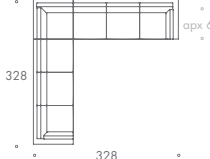

COMPOSITION 08

COMPOSITION 09

COMPOSITION 10

COMPOSITION 11

COMPOSITION 12

BALTHUS

- COMPOSITION 01 250 W x 180 D x 87 H
- COMPOSITION 02 280 W x 180 D x 87 H
- COMPOSITION 03 280 W x 180 D x 87 H
- COMPOSITION 04 280 W x 180 D x 87 H
- COMPOSITION 05 233 W x 233 D x 87 H
- COMPOSITION 06 298 W x 233 D x 87 H
- COMPOSITION 07 233 W x 298 D x 87 H
- COMPOSITION 08 298 W x 298 D x 87 H
- COMPOSITION 09 253 W x 253 D x 87 H
- COMPOSITION 10 328 W x 253 D x 87 H
- COMPOSITION 11 253 W x 328 D x 87 H
- COMPOSITION 12 328 W x 328 D x 87 H

Seat Dimensions