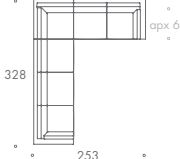

THE SOFA & CHAIR COMPANY
LONDON

COMPOSITION 01

COMPOSITION 02

COMPOSITION 03

COMPOSITION 04

COMPOSITION 05

COMPOSITION 06

COMPOSITION 07

COMPOSITION 08

COMPOSITION 09

COMPOSITION 10

COMPOSITION 11

COMPOSITION 12

BALTHUS

- COMPOSITION 01 250 W x 180 D x 87 H
- COMPOSITION 02 280 W x 180 D x 87 H
- COMPOSITION 03 280 W x 180 D x 87 H
- COMPOSITION 04 280 W x 180 D x 87 H
- COMPOSITION 05 233 W x 233 D x 87 H
- COMPOSITION 06 298 W x 233 D x 87 H
- COMPOSITION 07 233 W x 298 D x 87 H
- COMPOSITION 08 298 W x 298 D x 87 H
- COMPOSITION 09 253 W x 253 D x 87 H
- COMPOSITION 10 328 W x 253 D x 87 H
- COMPOSITION 11 253 W x 328 D x 87 H
- COMPOSITION 12 328 W x 328 D x 87 H

Seat Dimensions