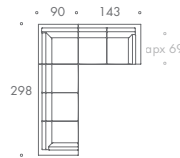

THE SOFA & CHAIR COMPANY
LONDON

COMPOSITION 01

COMPOSITION 02

COMPOSITION 03

COMPOSITION 04

COMPOSITION 05

COMPOSITION 06

COMPOSITION 07

COMPOSITION 08

COMPOSITION 09

COMPOSITION 10

COMPOSITION 11

COMPOSITION 12

BALTHUS

- COMPOSITION 01 250 W x 180 D x 87 H
- COMPOSITION 02 280 W x 180 D x 87 H
- COMPOSITION 03 280 W x 180 D x 87 H
- COMPOSITION 04 280 W x 180 D x 87 H
- COMPOSITION 05 233 W x 233 D x 87 H
- COMPOSITION 06 298 W x 233 D x 87 H
- COMPOSITION 07 233 W x 298 D x 87 H
- COMPOSITION 08 298 W x 298 D x 87 H
- COMPOSITION 09 253 W x 253 D x 87 H
- COMPOSITION 10 328 W x 253 D x 87 H
- COMPOSITION 11 253 W x 328 D x 87 H
- COMPOSITION 12 328 W x 328 D x 87 H

Seat Dimensions