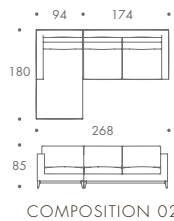

HOCKNEY

Hockney

The highly successful Hockney range is as versatile as it is decadent; befitting both the classic and contemporary interior. The seat base and back are filled with copious amounts of feather and down, providing supreme levels of comfort and luxury. The range includes armchairs, stools and 12 configurations of corner unit.

THE SOFA & CHAIR COMPANY
LONDON

HOCKNEY

COMPOSITION 01	268 W x 180 D x 85 H
COMPOSITION 02	268 W x 180 D x 85 H
COMPOSITION 03	288 W x 180 D x 85 H
COMPOSITION 04	288 W x 180 D x 85 H
COMPOSITION 05	348 W x 180 D x 85 H
COMPOSITION 06	368 W x 180 D x 85 H
COMPOSITION 07	264 W x 264 D x 85 H
COMPOSITION 08	339 W x 264 D x 85 H
COMPOSITION 09	264 W x 339 D x 85 H
COMPOSITION 10	339 W x 339 D x 85 H
COMPOSITION 11	380 W x 294 D x 85 H
COMPOSITION 12	425 W x 330 D x 85 H

Seat Dimensions

APPROXIMATE ARM WIDTH - 14

ALL MODELS ARE FULLY CUSTOMISABLE IN A RANGE OF FABRICS, LEATHERS AND FINISHES. CONTACT ONE OF OUR SALES ADVISORS TO DISCUSS YOUR REQUIREMENTS.

© THE SOFA AND CHAIR COMPANY LTD.

4-5 ROSLIN ROAD
LONDON W3 8DH
0208 993 4415

www.thesofaandchair.co.uk