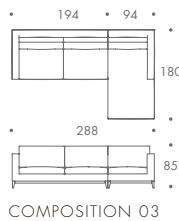

HOCKNEY

Hockney

The highly successful Hockney range is as versatile as it is decadent; befitting both the classic and contemporary interior. The seat base and back are filled with copious amounts of feather and down, providing supreme levels of comfort and luxury. The range includes armchairs, stools and 12 configurations of corner unit.

THE SOFA & CHAIR COMPANY
LONDON

HOCKNEY

COMPOSITION 01	268 W x 180 D x 85 H
COMPOSITION 02	268 W x 180 D x 85 H
COMPOSITION 03	288 W x 180 D x 85 H
COMPOSITION 04	288 W x 180 D x 85 H
COMPOSITION 05	348 W x 180 D x 85 H
COMPOSITION 06	368 W x 180 D x 85 H
COMPOSITION 07	264 W x 264 D x 85 H
COMPOSITION 08	339 W x 264 D x 85 H
COMPOSITION 09	264 W x 339 D x 85 H
COMPOSITION 10	339 W x 339 D x 85 H
COMPOSITION 11	380 W x 294 D x 85 H
COMPOSITION 12	425 W x 330 D x 85 H

Seat Dimensions

APPROXIMATE ARM WIDTH - 14

ALL MODELS ARE FULLY CUSTOMISABLE IN A RANGE OF FABRICS, LEATHERS AND FINISHES. CONTACT ONE OF OUR SALES ADVISORS TO DISCUSS YOUR REQUIREMENTS.

© THE SOFA AND CHAIR COMPANY LTD.

4-5 ROSLIN ROAD
LONDON W3 8DH
0208 993 4415

www.thesofaandchair.co.uk