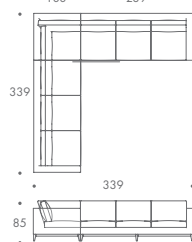

COMPOSITION 10