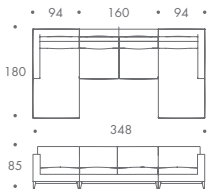

THE SOFA & CHAIR COMPANY  
LONDON

COMPOSITION 01

COMPOSITION 02

COMPOSITION 03

COMPOSITION 04

COMPOSITION 05

COMPOSITION 06

COMPOSITION 07

COMPOSITION 08

COMPOSITION 09

COMPOSITION 10

COMPOSITION 11

COMPOSITION 12

## HOCKNEY

COMPOSITION 01	268 W x 180 D x 85 H
COMPOSITION 02	268 W x 180 D x 85 H
COMPOSITION 03	288 W x 180 D x 85 H
COMPOSITION 04	288 W x 180 D x 85 H
COMPOSITION 05	348 W x 180 D x 85 H
COMPOSITION 06	368 W x 180 D x 85 H
COMPOSITION 07	264 W x 264 D x 85 H
COMPOSITION 08	339 W x 264 D x 85 H
COMPOSITION 09	264 W x 339 D x 85 H
COMPOSITION 10	339 W x 339 D x 85 H
COMPOSITION 11	380 W x 294 D x 85 H
COMPOSITION 12	425 W x 330 D x 85 H

## Seat Dimensions

APPROXIMATE ARM WIDTH - 14

ALL MODELS ARE FULLY CUSTOMISABLE IN A RANGE OF FABRICS, LEATHERS AND FINISHES. CONTACT ONE OF OUR SALES ADVISORS TO DISCUSS YOUR REQUIREMENTS.

© THE SOFA AND CHAIR COMPANY LTD.