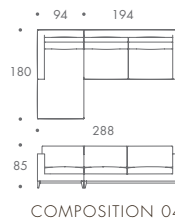

HOCKNEY

Hockney

The highly successful Hockney range is as versatile as it is decadent; befitting both the classic and contemporary interior. The seat base and back are filled with copious amounts of feather and down, providing supreme levels of comfort and luxury. The range includes armchairs, stools and 12 configurations of corner unit.

THE SOFA & CHAIR COMPANY
LONDON

HOCKNEY

COMPOSITION 01	268 W x 180 D x 85 H
COMPOSITION 02	268 W x 180 D x 85 H
COMPOSITION 03	288 W x 180 D x 85 H
COMPOSITION 04	288 W x 180 D x 85 H
COMPOSITION 05	348 W x 180 D x 85 H
COMPOSITION 06	368 W x 180 D x 85 H
COMPOSITION 07	264 W x 264 D x 85 H
COMPOSITION 08	339 W x 264 D x 85 H
COMPOSITION 09	264 W x 339 D x 85 H
COMPOSITION 10	339 W x 339 D x 85 H
COMPOSITION 11	380 W x 294 D x 85 H
COMPOSITION 12	425 W x 330 D x 85 H

Seat Dimensions

APPROXIMATE ARM WIDTH - 14

ALL MODELS ARE FULLY CUSTOMISABLE IN A RANGE OF FABRICS, LEATHERS AND FINISHES. CONTACT ONE OF OUR SALES ADVISORS TO DISCUSS YOUR REQUIREMENTS.

© THE SOFA AND CHAIR COMPANY LTD.

4-5 ROSLIN ROAD
LONDON W3 8DH
0208 993 4415

www.thesofaandchair.co.uk