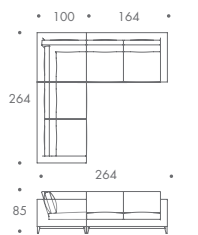

COMPOSITION 03

COMPOSITION 07