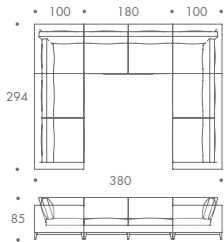

COMPOSITION 11