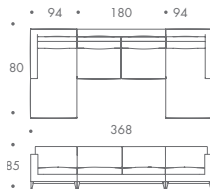

THE SOFA & CHAIR COMPANY  
LONDON

COMPOSITION 01

COMPOSITION 02

COMPOSITION 03

COMPOSITION 04

COMPOSITION 05

COMPOSITION 06

COMPOSITION 07

## HOCKNEY

COMPOSITION 01	268 W x 180 D x 85 H
COMPOSITION 02	268 W x 180 D x 85 H
COMPOSITION 03	288 W x 180 D x 85 H
COMPOSITION 04	288 W x 180 D x 85 H
COMPOSITION 05	348 W x 180 D x 85 H
COMPOSITION 06	368 W x 180 D x 85 H
COMPOSITION 07	264 W x 264 D x 85 H
COMPOSITION 08	339 W x 264 D x 85 H
COMPOSITION 09	264 W x 339 D x 85 H
COMPOSITION 10	339 W x 339 D x 85 H
COMPOSITION 11	380 W x 294 D x 85 H
COMPOSITION 12	425 W x 330 D x 85 H

## Seat Dimensions

APPROXIMATE ARM WIDTH - 14

ALL MODELS ARE FULLY CUSTOMISABLE IN A RANGE OF FABRICS, LEATHERS AND FINISHES. CONTACT ONE OF OUR SALES ADVISORS TO DISCUSS YOUR REQUIREMENTS.

© THE SOFA AND CHAIR COMPANY LTD.