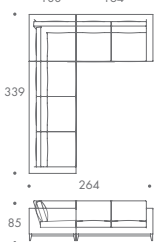

COMPOSITION 09