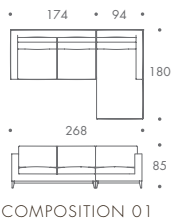

HOCKNEY

Hockney

The highly successful Hockney range is as versatile as it is decadent; befitting both the classic and contemporary interior. The seat base and back are filled with copious amounts of feather and down, providing supreme levels of comfort and luxury. The range includes armchairs, stools and 12 configurations of corner unit.

THE SOFA & CHAIR COMPANY
LONDON

HOCKNEY

COMPOSITION 01	268 W x 180 D x 85 H
COMPOSITION 02	268 W x 180 D x 85 H
COMPOSITION 03	288 W x 180 D x 85 H
COMPOSITION 04	288 W x 180 D x 85 H
COMPOSITION 05	348 W x 180 D x 85 H
COMPOSITION 06	368 W x 180 D x 85 H
COMPOSITION 07	264 W x 264 D x 85 H
COMPOSITION 08	339 W x 264 D x 85 H
COMPOSITION 09	264 W x 339 D x 85 H
COMPOSITION 10	339 W x 339 D x 85 H
COMPOSITION 11	380 W x 294 D x 85 H
COMPOSITION 12	425 W x 330 D x 85 H

Seat Dimensions

APPROXIMATE ARM WIDTH - 14

ALL MODELS ARE FULLY CUSTOMISABLE IN A RANGE OF FABRICS, LEATHERS AND FINISHES. CONTACT ONE OF OUR SALES ADVISORS TO DISCUSS YOUR REQUIREMENTS.

© THE SOFA AND CHAIR COMPANY LTD.

4-5 ROSLIN ROAD
LONDON W3 8DH
0208 993 4415

www.thesofaandchair.co.uk