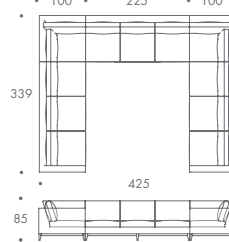

COMPOSITION 12

HOCKNEY

COMPOSITION 01	268 W x 180 D x 85 H
COMPOSITION 02	268 W x 180 D x 85 H
COMPOSITION 03	288 W x 180 D x 85 H
COMPOSITION 04	288 W x 180 D x 85 H
COMPOSITION 05	348 W x 180 D x 85 H
COMPOSITION 06	368 W x 180 D x 85 H
COMPOSITION 07	264 W x 264 D x 85 H
COMPOSITION 08	339 W x 264 D x 85 H
COMPOSITION 09	264 W x 339 D x 85 H
COMPOSITION 10	339 W x 339 D x 85 H
COMPOSITION 11	380 W x 294 D x 85 H
COMPOSITION 12	425 W x 330 D x 85 H