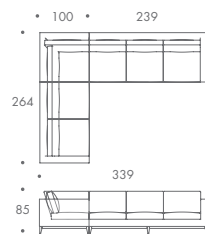

COMPOSITION 04

COMPOSITION 08