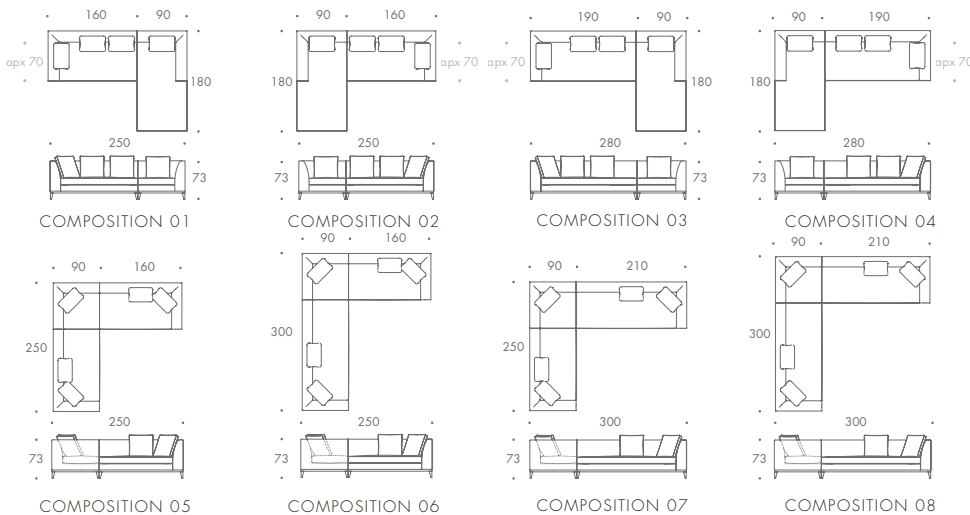

## POLLOCK

- COMPOSITION 01 250 W x 180 D x 73 H
- COMPOSITION 02 250 W x 180 D x 73 H
- COMPOSITION 03 280 W x 180 D x 73 H
- COMPOSITION 04 280 W x 180 D x 73 H
- COMPOSITION 05 250 W x 250 D x 73 H
- COMPOSITION 06 250 W x 300 D x 73 H
- COMPOSITION 07 300 W x 250 D x 73 H
- COMPOSITION 08 300 W x 300 D x 73 H

### Seat Dimensions