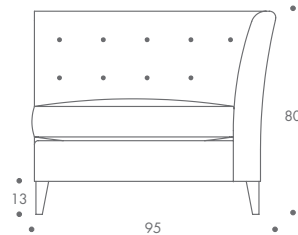

THE SOFA & CHAIR COMPANY
LONDON

BENNETT SMALL

ST-BENN-CHA-02
LEFT-HAND SIDE FACING

ST-BENN-CHA-01
RIGHT-HAND SIDE FACING

BENNETT LARGE

ST-BENN-CHA-04
LEFT-HAND SIDE FACING

ST-BENN-CHA-03
RIGHT-HAND SIDE FACING

BENNETT

ST-BENN-CHA-01	85 W x 75 D x 80 H
ST-BENN-CHA-02	85 W x 75 D x 80 H
ST-BENN-CHA-03	95 W x 85 D x 80 H
ST-BENN-CHA-04	95 W x 85 D x 80 H

Seat Dimensions