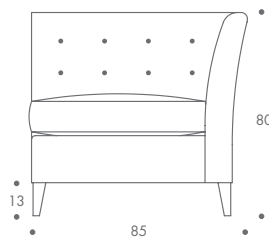

BENNETT

Bennett

Bennett is a striking chair which works well either as a standalone piece or as part of a pair. The highly original design has a stylish buttoned back and foam wrapped feather and down loose seat cushion. The versatile model can be upholstered in the leather or fabric of your choice.

THE SOFA & CHAIR COMPANY
LONDON

BENNETT SMALL

ST-BENN-CHA-02
LEFT-HAND SIDE FACING

ST-BENN-CHA-01
RIGHT-HAND SIDE FACING

BENNETT LARGE

ST-BENN-CHA-04
LEFT-HAND SIDE FACING

ST-BENN-CHA-03
RIGHT-HAND SIDE FACING

BENNETT

ST-BENN-CHA-01	85 W x 75 D x 80 H
ST-BENN-CHA-02	85 W x 75 D x 80 H
ST-BENN-CHA-03	95 W x 85 D x 80 H
ST-BENN-CHA-04	95 W x 85 D x 80 H

Seat Dimensions