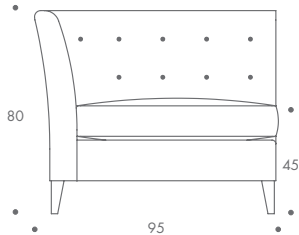

THE SOFA & CHAIR COMPANY
LONDON

BENNETT SMALL

ST-BENN-CHA-02
LEFT-HAND SIDE FACING

ST-BENN-CHA-01
RIGHT-HAND SIDE FACING

BENNETT LARGE

ST-BENN-CHA-04
LEFT-HAND SIDE FACING

ST-BENN-CHA-03
RIGHT-HAND SIDE FACING

BENNETT

ST-BENN-CHA-01	85 W x 75 D x 80 H
ST-BENN-CHA-02	85 W x 75 D x 80 H
ST-BENN-CHA-03	95 W x 85 D x 80 H
ST-BENN-CHA-04	95 W x 85 D x 80 H

Seat Dimensions