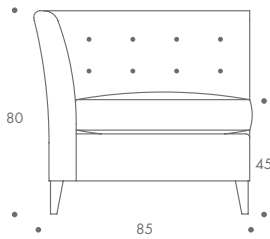

BENNETT

Bennett

Bennett is a striking chair which works well either as a standalone piece or as part of a pair. The highly original design has a stylish buttoned back and foam wrapped feather and down loose seat cushion. The versatile model can be upholstered in the leather or fabric of your choice.

THE SOFA & CHAIR COMPANY
LONDON

BENNETT SMALL

ST-BENN-CHA-02
LEFT-HAND SIDE FACING

ST-BENN-CHA-01
RIGHT-HAND SIDE FACING

BENNETT LARGE

ST-BENN-CHA-04
LEFT-HAND SIDE FACING

ST-BENN-CHA-03
RIGHT-HAND SIDE FACING

BENNETT

ST-BENN-CHA-01	85 W x 75 D x 80 H
ST-BENN-CHA-02	85 W x 75 D x 80 H
ST-BENN-CHA-03	95 W x 85 D x 80 H
ST-BENN-CHA-04	95 W x 85 D x 80 H

Seat Dimensions