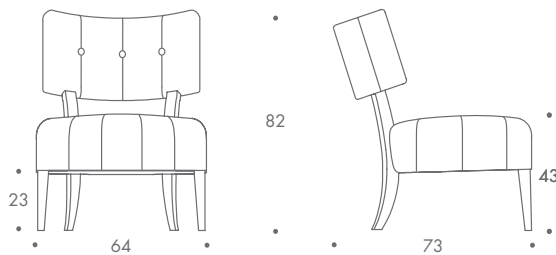

Coco

Coco is an illustrious piece certain to enhance any style of interior. Embellished with striking detailing from the piped and buttoned seat to the finely tapered legs, it exemplifies glamorous living. Sumptuous layers of padding ensure supreme comfort, while the elegant show wood back support creates a truly memorable design.

THE SOFA & CHAIR COMPANY
LONDON

COCO SMALL

ST-COCO-CHA-02

COCO LARGE

ST-COCO-CHA-01

COCO

ST-COCO-CHA-02 64 W x 73 D x 82 H
ST-COCO-CHA-01 74 W x 82 D x 86 H

Seat Dimensions