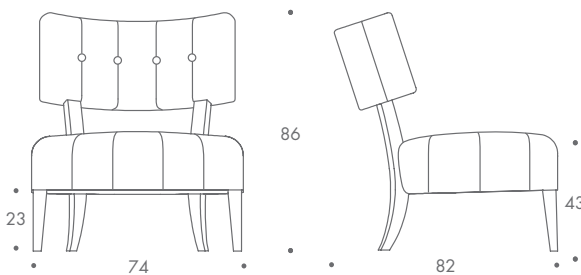

Coco

Coco is an illustrious piece certain to enhance any style of interior. Embellished with striking detailing from the piped and buttoned seat to the finely tapered legs, it exemplifies glamorous living. Sumptuous layers of padding ensure supreme comfort, while the elegant show wood back support creates a truly memorable design.

THE SOFA & CHAIR COMPANY
LONDON

COCO SMALL

ST-COCO-CHA-02

COCO LARGE

ST-COCO-CHA-01

COCO

ST-COCO-CHA-02 64 W x 73 D x 82 H
ST-COCO-CHA-01 74 W x 82 D x 86 H

Seat Dimensions