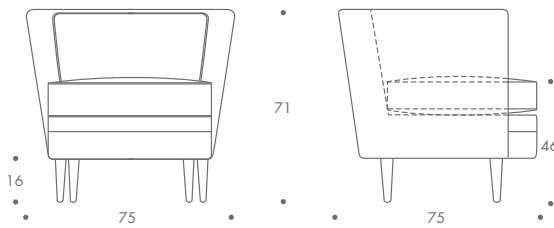

DUBLIN

Dublin

The Dublin is a distinguished tub chair with hints of art deco influence. The graceful, curved back is juxtaposed by the clean lines at the front of the piece. Sumptuous layers of padding ensure an inviting and luxurious seating experience. Fine piping detail frames the piece and can be used for a contrast effect. A versatile chair, Dublin suits a multitude of fabrics and leathers.

THE SOFA & CHAIR COMPANY
LONDON

ST-DUBL-CHA

DUBLIN

Seat Dimensions