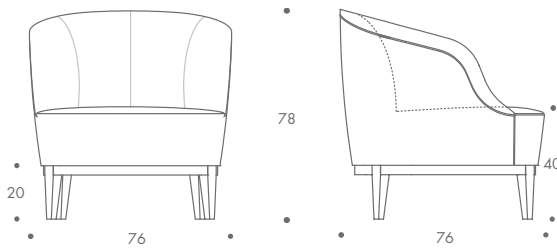

ST-LLOY-CHA

LLOYD

Seat Dimensions