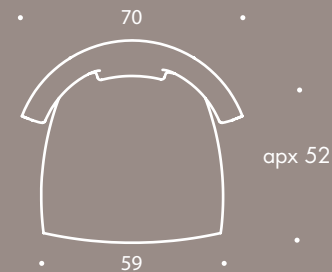

© THE SOFA AND CHAIR COMPANY LTD.

PORTMAN

Seat Dimensions

4-5 ROSLIN ROAD
LONDON W3 8DH
0208 993 4415

www.thesofaandchair.co.uk