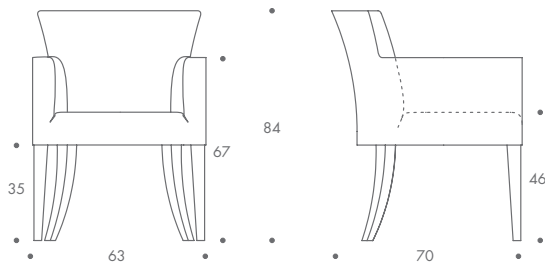

SIENA

Sienna

The Siena chair makes a stunning addition to both the contemporary and modern interior. Siena's sleek curved back, elegant piping detail and charming proportions keep it a firm favourite with our clients. Sumptuous layers of padding ensure opulent levels of comfort.

THE SOFA & CHAIR COMPANY
LONDON

ST-SIEN-CHA

SIENA

Seat Dimensions