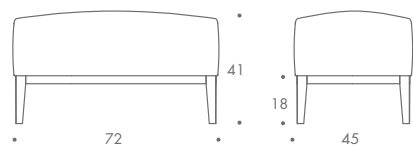

VALERA

Valera

Valera is a chic and modern piece of furniture that serves as a unique focal point for both the classic and contemporary interior. The graceful sweeping sides and elegant silhouette make it the ideal conversation piece as well as a luxurious seating experience. Included with this piece is one decorative scatter cushion.

THE SOFA & CHAIR COMPANY
LONDON

ST-VALE-CHA-01

ST-VALE-STL-11

ST-VALE-STL-12

VALERA

ST-VALE-CHA-01	72 W x 84 D x 90 H
ST-VALE-STL-11	58 W x 42 D x 41 H
ST-VALE-STL-12	72 W x 45 D x 41 H

Seat Dimensions