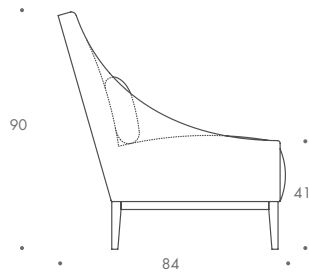

VALERA

Valera

Valera is a chic and modern piece of furniture that serves as a unique focal point for both the classic and contemporary interior. The graceful sweeping sides and elegant silhouette make it the ideal conversation piece as well as a luxurious seating experience. Included with this piece is one decorative scatter cushion.

THE SOFA & CHAIR COMPANY
LONDON

ST-VALE-CHA-01

ST-VALE-STL-11

ST-VALE-STL-12

VALERA

ST-VALE-CHA-01	72 W x 84 D x 90 H
ST-VALE-STL-11	58 W x 42 D x 41 H
ST-VALE-STL-12	72 W x 45 D x 41 H

Seat Dimensions