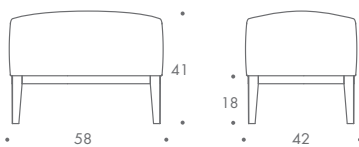

VALERA

Valera

Valera is a chic and modern piece of furniture that serves as a unique focal point for both the classic and contemporary interior. The graceful sweeping sides and elegant silhouette make it the ideal conversation piece as well as a luxurious seating experience. Included with this piece is one decorative scatter cushion.

THE SOFA & CHAIR COMPANY
LONDON

ST-VALE-CHA-01

ST-VALE-STL-11

ST-VALE-STL-12

VALERA

ST-VALE-CHA-01	72 W x 84 D x 90 H
ST-VALE-STL-11	58 W x 42 D x 41 H
ST-VALE-STL-12	72 W x 45 D x 41 H

Seat Dimensions