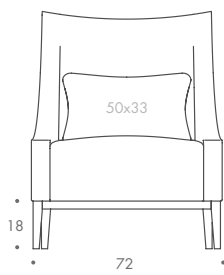

VALERA

Valera

Valera is a chic and modern piece of furniture that serves as a unique focal point for both the classic and contemporary interior. The graceful sweeping sides and elegant silhouette make it the ideal conversation piece as well as a luxurious seating experience. Included with this piece is one decorative scatter cushion.

THE SOFA & CHAIR COMPANY
LONDON

ST-VALE-CHA-01

ST-VALE-STL-11

ST-VALE-STL-12

VALERA

ST-VALE-CHA-01	72 W x 84 D x 90 H
ST-VALE-STL-11	58 W x 42 D x 41 H
ST-VALE-STL-12	72 W x 45 D x 41 H

Seat Dimensions