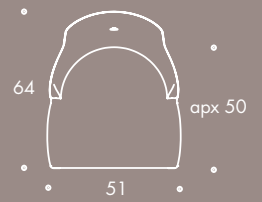

JAMES

Seat Dimensions

ALL MODELS ARE FULLY CUSTOMISABLE IN A RANGE OF FABRICS, LEATHERS AND FINISHES.
CONTACT ONE OF OUR SALES ADVISORS TO DISCUSS YOUR REQUIREMENTS.
© THE SOFA AND CHAIR COMPANY LTD.

4-5 ROSLIN ROAD
LONDON W3 8DH
0208 993 4415
www.thesofaandchair.co.uk