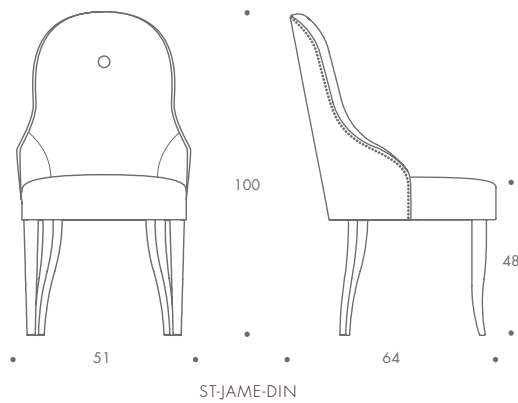

DINING CHAIRS

JAMES

James is a stylish dining chair with a soft rounded back incorporating a single button. Optional studding detail adds a chic finish to this quality design; at home both in a domestic and commercial environment. Sumptuous layers of padding ensure a comfortable and relaxing dining experience.

THE SOFA & CHAIR COMPANY
LONDON

JAMES

Seat Dimensions

ALL MODELS ARE FULLY CUSTOMISABLE IN A RANGE OF FABRICS, LEATHERS AND FINISHES.
CONTACT ONE OF OUR SALES ADVISORS TO DISCUSS YOUR REQUIREMENTS.
© THE SOFA AND CHAIR COMPANY LTD.