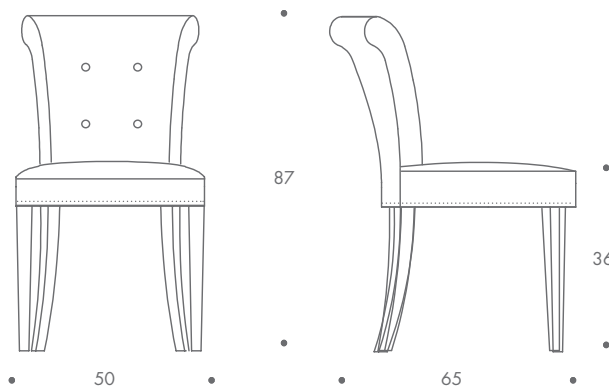

NEWMAN

Newman

Newman's signature high scrolled back is beautifully detailed with 4 simple buttons. Exuding timeless elegance, it comes with optional stud detailing and glamorous show wood legs. An all-time S&C favourite, this chair is sure to elevate your dining experience and is at home in both the domestic and commercial environment.

THE SOFA & CHAIR COMPANY
LONDON

ST-PORT-DIN

NEWMAN

Seat Dimensions