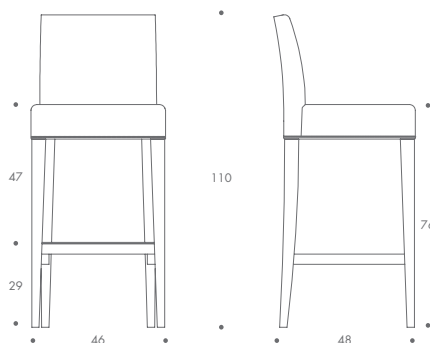

BERNARD

Bernard

The Bernard bar stool is a stylish contemporary design with simple clean lines. It is superbly finished with detailed studding and a chrome footrest for added comfort. From the solid beech wood frame to the durable show wood; these stools are equally suitable for both domestic and commercial settings.

THE SOFA & CHAIR COMPANY
LONDON

ST-BERN-BAR-01

ST-BERN-BAR-02

BERNARD

ST-BERN-BAR-01	46 W x 48 D x 100 H
ST-BERN-BAR-02	46 W x 48 D x 110 H

Seat Dimensions