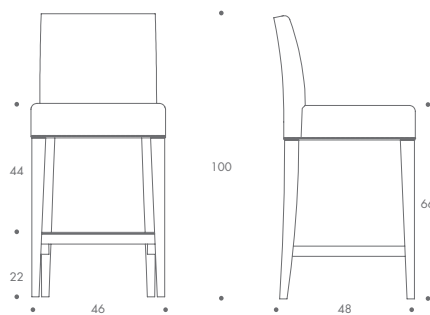

BERNARD

Bernard

The Bernard bar stool is a stylish contemporary design with simple clean lines. It is superbly finished with detailed studding and a chrome footrest for added comfort. From the solid beech wood frame to the durable show wood; these stools are equally suitable for both domestic and commercial settings.

THE SOFA & CHAIR COMPANY
LONDON

ST-BERN-BAR-01

ST-BERN-BAR-02

BERNARD

ST-BERN-BAR-01	46 W x 48 D x 100 H
ST-BERN-BAR-02	46 W x 48 D x 110 H

Seat Dimensions