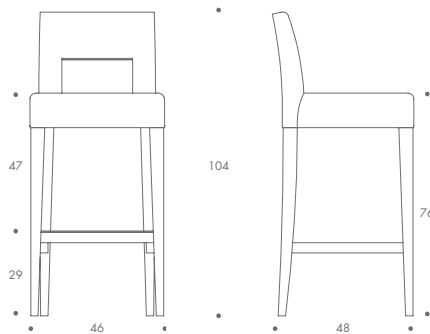

HUGO

Hugo

The Hugo is a distinctive looking bar stool that befits a contemporary interior with a lighter design visual. From the solid beech wood frame to the sleek finish, these stools exude quality and style. Hugo is also available as a dining bench and bar stool and is at home in both the domestic and commercial setting.

THE SOFA & CHAIR COMPANY
LONDON

ST-HUGO-BAR-01

ST-HUGO-BAR-02

HUGO

ST-HUGO-BAR-01	46 W x 48 D x 94 H
ST-HUGO-BAR-02	46 W x 48 D x 104 H

Seat Dimensions