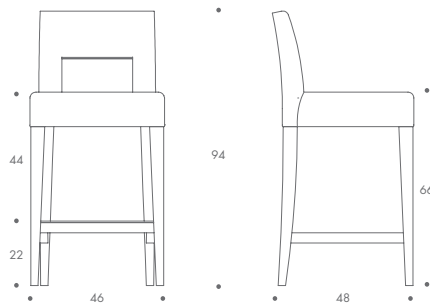

HUGO

Hugo

The Hugo is a distinctive looking bar stool that befits a contemporary interior with a lighter design visual. From the solid beech wood frame to the sleek finish, these stools exude quality and style. Hugo is also available as a dining bench and bar stool and is at home in both the domestic and commercial setting.

THE SOFA & CHAIR COMPANY
LONDON

ST-HUGO-BAR-01

ST-HUGO-BAR-02

HUGO

ST-HUGO-BAR-01	46 W x 48 D x 94 H
ST-HUGO-BAR-02	46 W x 48 D x 104 H

Seat Dimensions