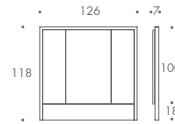

THE SOFA & CHAIR COMPANY
LONDON

SINGLE 01

SINGLE 02

SMALL DOUBLE 03

SMALL DOUBLE 04

DOUBLE 05

DOUBLE 06

DOUBLE 07

KING 08

KING 09

KING 10

SUPER KING 11

SUPER KING 12

SUPER KING 13

CHOPIN

SINGLE 01	97 W x 7 D x 83 H
SINGLE 02	97 W x 7 D x 108 H
SMALL DOUBLE 03	126 W x 7 D x 98 H
SMALL DOUBLE 04	126 W x 7 D x 118 H
DOUBLE 05	141 W x 7 D x 101 H
DOUBLE 06	141 W x 7 D x 121 H
DOUBLE 07	141 W x 7 D x 141 H
KING 08	156 W x 7 D x 101 H
KING 09	156 W x 7 D x 121 H
KING 10	156 W x 7 D x 141 H
SUPER KING 11	186 W x 7 D x 121 H
SUPER KING 12	186 W x 7 D x 141 H
SUPER KING 13	186 W x 7 D x 161 H