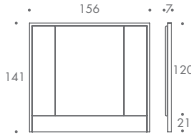

THE SOFA & CHAIR COMPANY
LONDON

SINGLE 01

SINGLE 02

SMALL DOUBLE 03

SMALL DOUBLE 04

DOUBLE 05

DOUBLE 06

DOUBLE 07

KING 08

KING 09

KING 10

SUPER KING 11

SUPER KING 12

SUPER KING 13

CHOPIN

SINGLE 01	97 W x 7 D x 83 H
SINGLE 02	97 W x 7 D x 108 H
SMALL DOUBLE 03	126 W x 7 D x 98 H
SMALL DOUBLE 04	126 W x 7 D x 118 H
DOUBLE 05	141 W x 7 D x 101 H
DOUBLE 06	141 W x 7 D x 121 H
DOUBLE 07	141 W x 7 D x 141 H
KING 08	156 W x 7 D x 101 H
KING 09	156 W x 7 D x 121 H
KING 10	156 W x 7 D x 141 H
SUPER KING 11	186 W x 7 D x 121 H
SUPER KING 12	186 W x 7 D x 141 H
SUPER KING 13	186 W x 7 D x 161 H