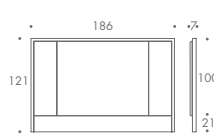

THE SOFA & CHAIR COMPANY
LONDON

SINGLE 01

SINGLE 02

SMALL DOUBLE 03

SMALL DOUBLE 04

DOUBLE 05

DOUBLE 06

DOUBLE 07

KING 08

KING 09

KING 10

SUPER KING 11

SUPER KING 12

SUPER KING 13

CHOPIN

SINGLE 01	97 W x 7 D x 83 H
SINGLE 02	97 W x 7 D x 108 H
SMALL DOUBLE 03	126 W x 7 D x 98 H
SMALL DOUBLE 04	126 W x 7 D x 118 H
DOUBLE 05	141 W x 7 D x 101 H
DOUBLE 06	141 W x 7 D x 121 H
DOUBLE 07	141 W x 7 D x 141 H
KING 08	156 W x 7 D x 101 H
KING 09	156 W x 7 D x 121 H
KING 10	156 W x 7 D x 141 H
SUPER KING 11	186 W x 7 D x 121 H
SUPER KING 12	186 W x 7 D x 141 H
SUPER KING 13	186 W x 7 D x 161 H