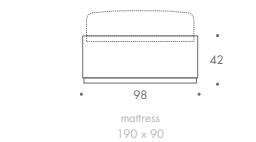

CORELLI

Corelli

Corelli is a stylish bed frame designed to maximise storage capacity. Complete with two convenient lift mechanisms, the under bed storage can be accessed from all four sides. The high quality engineering suits many types of mattress and the gas piston system makes it easy to lift. Corelli comes presented on a stylish show wood plinth.

THE SOFA & CHAIR COMPANY
LONDON

CORELLI

SINGLE	98 W x 196 D x 42 H
SMALL DOUBLE	127 W x 196 D x 42 H
DOUBLE	142 W x 196 D x 42 H
KING	157 W x 206 D x 42 H
SUPER KING	187 W x 206 D x 42 H

MATTRESS RECESSED BY 6 CM