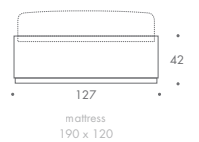

THE SOFA & CHAIR COMPANY
LONDON

CORELLI

SINGLE	98 W x 196 D x 42 H
SMALL DOUBLE	127 W x 196 D x 42 H
DOUBLE	142 W x 196 D x 42 H
KING	157 W x 206 D x 42 H
SUPER KING	187 W x 206 D x 42 H

MATTRESS RECESSED BY 6 CM

SINGLE

SMALL DOUBLE

DOUBLE

KING

SUPER KING