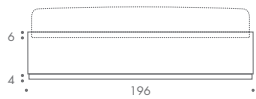

THE SOFA & CHAIR COMPANY
LONDON

CORELLI

SINGLE	98 W x 196 D x 42 H
SMALL DOUBLE	127 W x 196 D x 42 H
DOUBLE	142 W x 196 D x 42 H
KING	157 W x 206 D x 42 H
SUPER KING	187 W x 206 D x 42 H

MATTRESS RECESSED BY 6 CM

SINGLE

SMALL DOUBLE

DOUBLE

KING

SUPER KING