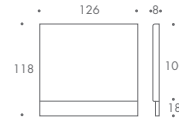

THE SOFA & CHAIR COMPANY
LONDON

SINGLE 01

SINGLE 02

SMALL DOUBLE 03

SMALL DOUBLE 04

DOUBLE 05

DOUBLE 06

DOUBLE 07

KING 08

KING 09

KING 10

SUPER KING 11

SUPER KING 12

SUPER KING 13

YALE

| | |
|-----------------|---------------------|
| SINGLE 01 | 97 W x 8 D x 83 H |
| SINGLE 02 | 97 W x 8 D x 108 H |
| SMALL DOUBLE 03 | 126 W x 8 D x 98 H |
| SMALL DOUBLE 04 | 126 W x 8 D x 118 H |
| DOUBLE 05 | 141 W x 8 D x 101 H |
| DOUBLE 06 | 141 W x 8 D x 121 H |
| DOUBLE 07 | 141 W x 8 D x 141 H |
| KING 08 | 156 W x 8 D x 101 H |
| KING 09 | 156 W x 8 D x 121 H |
| KING 10 | 156 W x 8 D x 141 H |
| SUPER KING 11 | 186 W x 8 D x 121 H |
| SUPER KING 12 | 186 W x 8 D x 141 H |
| SUPER KING 13 | 186 W x 8 D x 161 H |