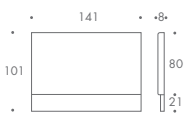

THE SOFA & CHAIR COMPANY
LONDON

SINGLE 01

SINGLE 02

SMALL DOUBLE 03

SMALL DOUBLE 04

DOUBLE 05

DOUBLE 06

DOUBLE 07

KING 08

KING 09

KING 10

SUPER KING 11

SUPER KING 12

SUPER KING 13

YALE

| | |
|-----------------|---------------------|
| SINGLE 01 | 97 W x 8 D x 83 H |
| SINGLE 02 | 97 W x 8 D x 108 H |
| SMALL DOUBLE 03 | 126 W x 8 D x 98 H |
| SMALL DOUBLE 04 | 126 W x 8 D x 118 H |
| DOUBLE 05 | 141 W x 8 D x 101 H |
| DOUBLE 06 | 141 W x 8 D x 121 H |
| DOUBLE 07 | 141 W x 8 D x 141 H |
| KING 08 | 156 W x 8 D x 101 H |
| KING 09 | 156 W x 8 D x 121 H |
| KING 10 | 156 W x 8 D x 141 H |
| SUPER KING 11 | 186 W x 8 D x 121 H |
| SUPER KING 12 | 186 W x 8 D x 141 H |
| SUPER KING 13 | 186 W x 8 D x 161 H |