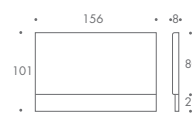

THE SOFA & CHAIR COMPANY
LONDON

SINGLE 01

SINGLE 02

SMALL DOUBLE 03

SMALL DOUBLE 04

DOUBLE 05

DOUBLE 06

DOUBLE 07

KING 08

KING 09

KING 10

SUPER KING 11

SUPER KING 12

SUPER KING 13

YALE

| | |
|-----------------|---------------------|
| SINGLE 01 | 97 W x 8 D x 83 H |
| SINGLE 02 | 97 W x 8 D x 108 H |
| SMALL DOUBLE 03 | 126 W x 8 D x 98 H |
| SMALL DOUBLE 04 | 126 W x 8 D x 118 H |
| DOUBLE 05 | 141 W x 8 D x 101 H |
| DOUBLE 06 | 141 W x 8 D x 121 H |
| DOUBLE 07 | 141 W x 8 D x 141 H |
| KING 08 | 156 W x 8 D x 101 H |
| KING 09 | 156 W x 8 D x 121 H |
| KING 10 | 156 W x 8 D x 141 H |
| SUPER KING 11 | 186 W x 8 D x 121 H |
| SUPER KING 12 | 186 W x 8 D x 141 H |
| SUPER KING 13 | 186 W x 8 D x 161 H |