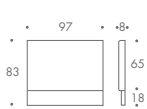

YALE

Functional and modestly stylish, Yale is a minimalist headboard design which befits a variety of fabrics and leathers. Its bold simplicity makes it the ideal piece for both the classic and contemporary style interior and a versatile addition to your bedroom scheme. *Available in a variety of sizes.*

THE SOFA & CHAIR COMPANY
LONDON

SINGLE 01

YALE

SINGLE 01	97 W x 8 D x 83 H
SINGLE 02	97 W x 8 D x 108 H
SMALL DOUBLE 03	126 W x 8 D x 98 H
SMALL DOUBLE 04	126 W x 8 D x 118 H
DOUBLE 05	141 W x 8 D x 101 H
DOUBLE 06	141 W x 8 D x 121 H
DOUBLE 07	141 W x 8 D x 141 H
KING 08	156 W x 8 D x 101 H
KING 09	156 W x 8 D x 121 H
KING 10	156 W x 8 D x 141 H
SUPER KING 11	186 W x 8 D x 121 H
SUPER KING 12	186 W x 8 D x 141 H
SUPER KING 13	186 W x 8 D x 161 H

ALL MODELS ARE FULLY CUSTOMISABLE IN A RANGE OF FABRICS, LEATHERS AND FINISHES. CONTACT ONE OF OUR SALES ADVISORS TO DISCUSS YOUR REQUIREMENTS.

© THE SOFA AND CHAIR COMPANY LTD.

4-5 ROSLIN ROAD
LONDON W3 8DH
0208 993 4415

www.thesofaandchair.co.uk