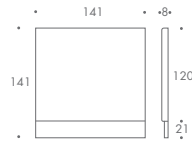

THE SOFA & CHAIR COMPANY
LONDON

SINGLE 01

SINGLE 02

SMALL DOUBLE 03

SMALL DOUBLE 04

DOUBLE 05

DOUBLE 06

DOUBLE 07

KING 08

KING 09

KING 10

SUPER KING 11

SUPER KING 12

SUPER KING 13

YALE

| | |
|-----------------|---------------------|
| SINGLE 01 | 97 W x 8 D x 83 H |
| SINGLE 02 | 97 W x 8 D x 108 H |
| SMALL DOUBLE 03 | 126 W x 8 D x 98 H |
| SMALL DOUBLE 04 | 126 W x 8 D x 118 H |
| DOUBLE 05 | 141 W x 8 D x 101 H |
| DOUBLE 06 | 141 W x 8 D x 121 H |
| DOUBLE 07 | 141 W x 8 D x 141 H |
| KING 08 | 156 W x 8 D x 101 H |
| KING 09 | 156 W x 8 D x 121 H |
| KING 10 | 156 W x 8 D x 141 H |
| SUPER KING 11 | 186 W x 8 D x 121 H |
| SUPER KING 12 | 186 W x 8 D x 141 H |
| SUPER KING 13 | 186 W x 8 D x 161 H |