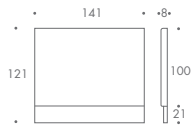

THE SOFA & CHAIR COMPANY
LONDON

SINGLE 01

SINGLE 02

SMALL DOUBLE 03

SMALL DOUBLE 04

DOUBLE 05

DOUBLE 06

DOUBLE 07

KING 08

KING 09

KING 10

SUPER KING 11

SUPER KING 12

SUPER KING 13

YALE

| | |
|-----------------|---------------------|
| SINGLE 01 | 97 W x 8 D x 83 H |
| SINGLE 02 | 97 W x 8 D x 108 H |
| SMALL DOUBLE 03 | 126 W x 8 D x 98 H |
| SMALL DOUBLE 04 | 126 W x 8 D x 118 H |
| DOUBLE 05 | 141 W x 8 D x 101 H |
| DOUBLE 06 | 141 W x 8 D x 121 H |
| DOUBLE 07 | 141 W x 8 D x 141 H |
| KING 08 | 156 W x 8 D x 101 H |
| KING 09 | 156 W x 8 D x 121 H |
| KING 10 | 156 W x 8 D x 141 H |
| SUPER KING 11 | 186 W x 8 D x 121 H |
| SUPER KING 12 | 186 W x 8 D x 141 H |
| SUPER KING 13 | 186 W x 8 D x 161 H |