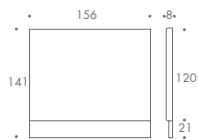

THE SOFA & CHAIR COMPANY
LONDON

SINGLE 01

SINGLE 02

SMALL DOUBLE 03

SMALL DOUBLE 04

DOUBLE 05

DOUBLE 06

DOUBLE 07

KING 08

KING 09

KING 10

SUPER KING 11

SUPER KING 12

SUPER KING 13

YALE

| | |
|-----------------|---------------------|
| SINGLE 01 | 97 W x 8 D x 83 H |
| SINGLE 02 | 97 W x 8 D x 108 H |
| SMALL DOUBLE 03 | 126 W x 8 D x 98 H |
| SMALL DOUBLE 04 | 126 W x 8 D x 118 H |
| DOUBLE 05 | 141 W x 8 D x 101 H |
| DOUBLE 06 | 141 W x 8 D x 121 H |
| DOUBLE 07 | 141 W x 8 D x 141 H |
| KING 08 | 156 W x 8 D x 101 H |
| KING 09 | 156 W x 8 D x 121 H |
| KING 10 | 156 W x 8 D x 141 H |
| SUPER KING 11 | 186 W x 8 D x 121 H |
| SUPER KING 12 | 186 W x 8 D x 141 H |
| SUPER KING 13 | 186 W x 8 D x 161 H |