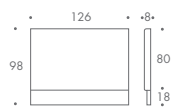

SMALL DOUBLE 03