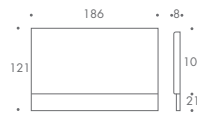

THE SOFA & CHAIR COMPANY
LONDON

SINGLE 01

SINGLE 02

SMALL DOUBLE 03

SMALL DOUBLE 04

DOUBLE 05

DOUBLE 06

DOUBLE 07

KING 08

KING 09

KING 10

SUPER KING 11

SUPER KING 12

SUPER KING 13

YALE

| | |
|-----------------|---------------------|
| SINGLE 01 | 97 W x 8 D x 83 H |
| SINGLE 02 | 97 W x 8 D x 108 H |
| SMALL DOUBLE 03 | 126 W x 8 D x 98 H |
| SMALL DOUBLE 04 | 126 W x 8 D x 118 H |
| DOUBLE 05 | 141 W x 8 D x 101 H |
| DOUBLE 06 | 141 W x 8 D x 121 H |
| DOUBLE 07 | 141 W x 8 D x 141 H |
| KING 08 | 156 W x 8 D x 101 H |
| KING 09 | 156 W x 8 D x 121 H |
| KING 10 | 156 W x 8 D x 141 H |
| SUPER KING 11 | 186 W x 8 D x 121 H |
| SUPER KING 12 | 186 W x 8 D x 141 H |
| SUPER KING 13 | 186 W x 8 D x 161 H |