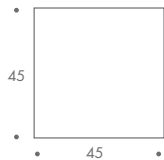

YOKO

Yoko

A neat cube with clean lines, Yoko befits a stylish contemporary interior. This piece works well when used in conjunction with any of the modern sofas from our collection and is the ideal accessory for your sitting room or bedroom. *Available in a variety of sizes.*

THE SOFA & CHAIR COMPANY
LONDON

YOKO

ST-YOKO-OTT-01	40 W x 40 D x 42 H
ST-YOKO-OTT-02	45 W x 45 D x 45 H
ST-YOKO-OTT-03	50 W x 50 D x 50 H