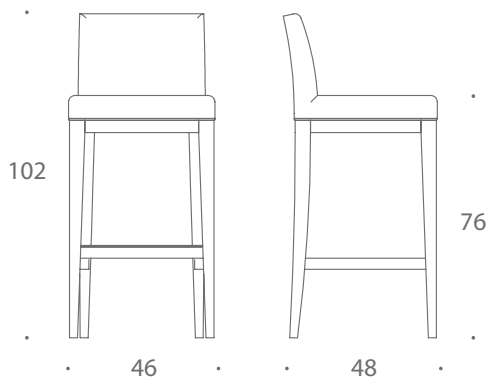

BYRON BAR STOOL 02

• 4-5 ROSLIN ROAD,
• LONDON W3 8DH
• 02087528933

www.thesofaandchair.co.uk