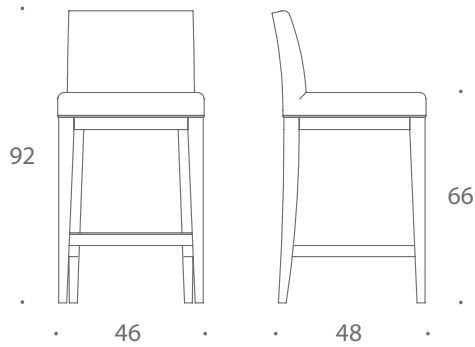

BYRON BAR STOOL 01