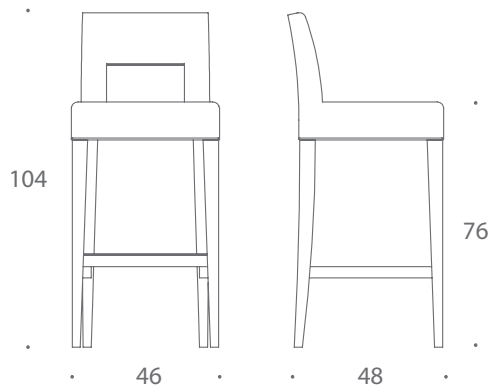

HUGO BAR STOOL 02

• 4-5 ROSLIN ROAD,
• LONDON W3 8DH
• 02087528933

www.thesofaandchair.co.uk