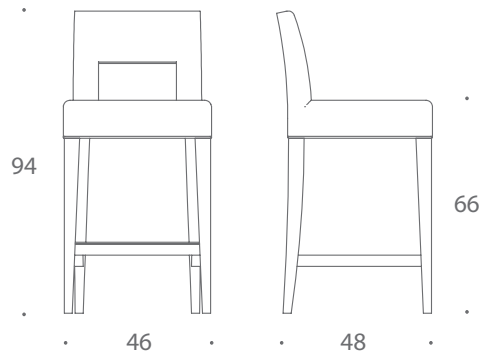

THE SOFA & CHAIR COMPANY
LONDON

HUGO BAR STOOLS

The Hugo bar stool, with its cut out back detail, is great for those looking for a lighter design visual. From the solid beech wood frame to the durable show-wood finish these stools exude quality and are equally suitable for both domestic and commercial settings. The Hugo is also available as a dining chair and dining bench.