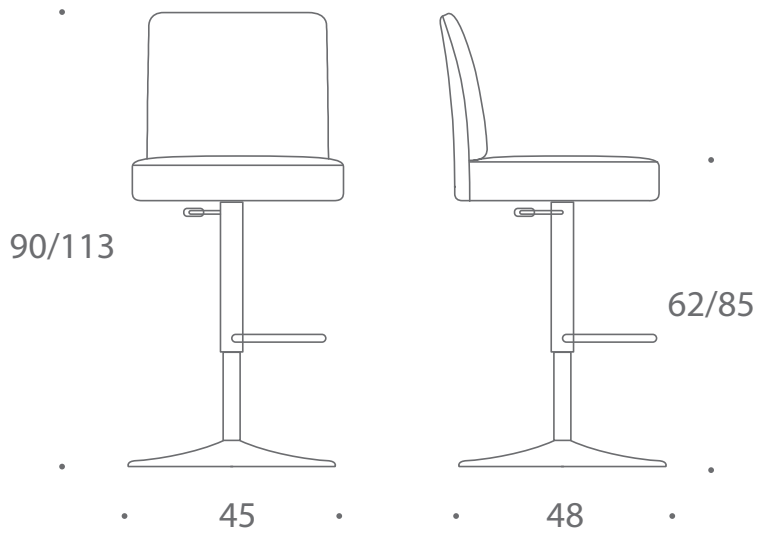

THE SOFA & CHAIR COMPANY
LONDON

LOWERY BAR STOOLS

The Lowery bar stool with its deep, comfortable seat and avant-garde metal base (which is fully adjustable) is a clean modern design that lends itself to a more contemporary fabric or leather. As we use only the finest materials in the construction of this stool, it is equally at home in either domestic or commercial settings.