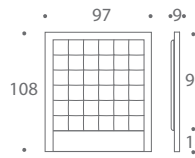

THE SOFA & CHAIR COMPANY  
LONDON

**CAFARO**  
HEADBOARDS & BEDS

The show-wood framed Cafaro has a wonderful geometric shape produced by intricate seaming creating a pulled effect. The timeless elegance of the shape will ensure it sits equally well with your own bed, or one from our bed range.

**SINGLE 01**

**SINGLE 02**

**SMALL DOUBLE 03**

**SMALL DOUBLE 04**

**DOUBLE 05**

**DOUBLE 06**

**DOUBLE 07**

**KINGSIZE 08**