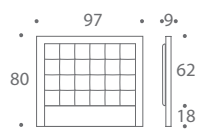

THE SOFA & CHAIR COMPANY  
LONDON

**CAFARO**  
HEADBOARDS & BEDS

The show-wood framed Cafaro has a wonderful geometric shape produced by intricate seaming creating a pulled effect. The timeless elegance of the shape will ensure it sits equally well with your own bed, or one from our bed range.

**SINGLE 01**

**SINGLE 02**

**SMALL DOUBLE 03**

**SMALL DOUBLE 04**

**DOUBLE 05**

**DOUBLE 06**

**DOUBLE 07**

**KINGSIZE 08**