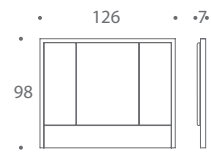

As only the finest of materials are used in the manufacture of our headboards their quality is unsurpassed.

This headboard comes in many variations of height and size and is wall held due to the flexibility and practical advantages this offers.

**SINGLE 01**

**SINGLE 02**

**SMALL DOUBLE 03**

**SMALL DOUBLE 04**

**DOUBLE 05**

**DOUBLE 06**

**DOUBLE 07**

**KINGSIZE 08**

**KINGSIZE 09**

**KINGSIZE 10**

**SUPER KINGSIZE 11**

**SUPER KINGSIZE 12**

**SUPER KINGSIZE 13**

- 4-5 ROSLIN ROAD,
- LONDON W3 8DH
- 02087528933