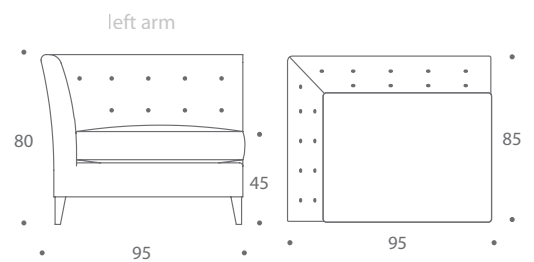

BENNETT CHAIR 03

BENNETT CHAIR 04

• 4-5 ROSLIN ROAD,
• LONDON W3 8DH
• 02087528933

www.thesofaandchair.co.uk