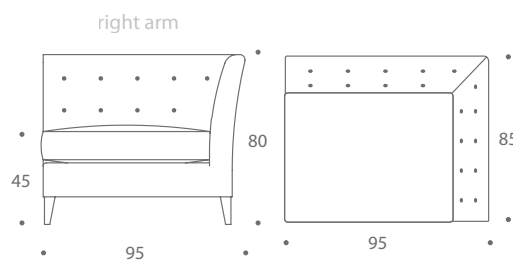

BENNETT CHAIR 03

BENNETT CHAIR 04

• 4-5 ROSLIN ROAD,
• LONDON W3 8DH
• 02087528933

www.thesofaandchair.co.uk