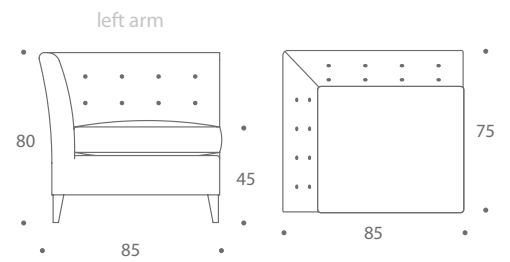

THE SOFA & CHAIR COMPANY
LONDON

BENNETT
CHAIRS

An extremely popular design, the Bennett corner chair looks equally as good as a standalone piece, or as a pair. This versatile piece of furniture has a simple buttoned back and foam wrapped feather and down loose cushion. This model works well in either leather or fabric.