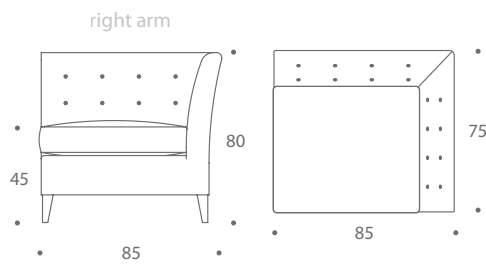

THE SOFA & CHAIR COMPANY
LONDON

BENNETT
CHAIRS

An extremely popular design, the Bennett corner chair looks equally as good as a standalone piece, or as a pair. This versatile piece of furniture has a simple buttoned back and foam wrapped feather and down loose cushion. This model works well in either leather or fabric.