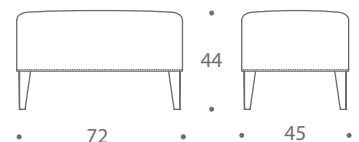

An alternative to the Christo is the Christo Large which features a higher back height.

ST-CHRI-CHA-02

ST-CHRI-CHA-01 (LARGE)

ST-CHRI-STL-01

ST-CHRI-STL-02

• 4-5 ROSLIN ROAD,
• LONDON W3 8DH
• 02087528933

www.thesofaandchair.co.uk