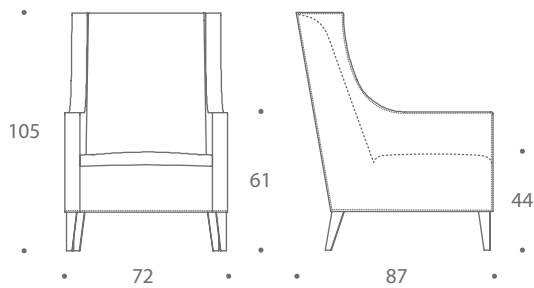

An alternative to the Christo is the Christo Large which features a higher back height.

ST-CHRI-CHA-02

ST-CHRI-CHA-01 (LARGE)

ST-CHRI-STL-01

ST-CHRI-STL-02

• 4-5 ROSLIN ROAD,
• LONDON W3 8DH
• 02087528933

www.thesofaandchair.co.uk