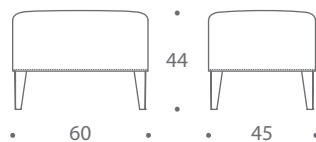

An alternative to the Christo is the Christo Large which features a higher back height.

ST-CHRI-CHA-02

ST-CHRI-CHA-01 (LARGE)

ST-CHRI-STL-01

ST-CHRI-STL-02

• 4-5 ROSLIN ROAD,
• LONDON W3 8DH
• 02087528933

www.thesofaandchair.co.uk