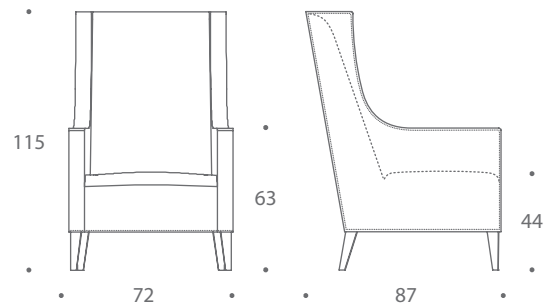

An alternative to the Christo is the Christo Large which features a higher back height.

ST-CHRI-CHA-02

ST-CHRI-CHA-01 (LARGE)

ST-CHRI-STL-01

ST-CHRI-STL-02

• 4-5 ROSLIN ROAD,
• LONDON W3 8DH
• 02087528933

www.thesofaandchair.co.uk