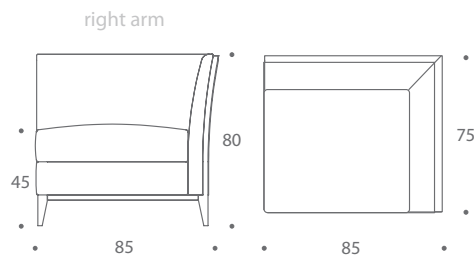

THE SOFA & CHAIR COMPANY  
LONDON

**KEATS**  
CHAIRS

This stylish corner chair's beauty is further enhanced by the eye-catching show-wood detail to the back and on the base. The fixed seat which is sprung for comfort also carries an attractive piping detail. Alone, or as a pair, Keats is a stunning addition to any setting.