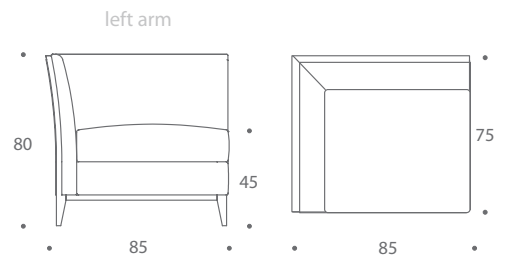

KEATS CHAIR 02