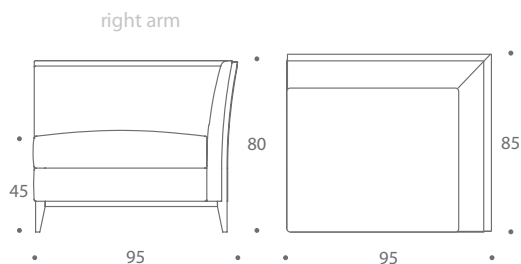

KEATS CHAIR 03