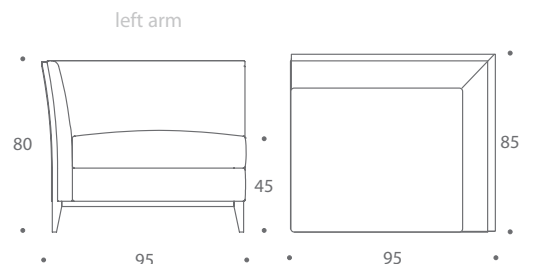

KEATS CHAIR 04

• 4-5 ROSLIN ROAD,
• LONDON W3 8DH
• 02087528933

www.thesofaandchair.co.uk