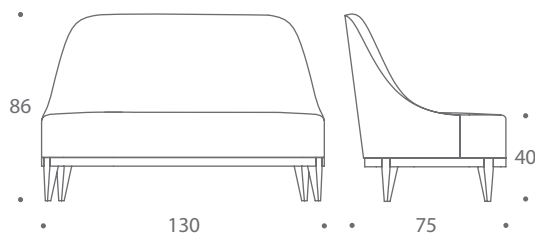

STANLEY CHAIR

STANLEY 1.5 SEATER SOFA

STANLEY 2 SEATER SOFA

STANLEY 2.5 SEATER SOFA

• 4-5 ROSLIN ROAD,
• LONDON W3 8DH
• 02087528933

www.thesofaandchair.co.uk

THE SOFA & CHAIR COMPANY
LONDON

STANLEY
STOOLS & BENCHES