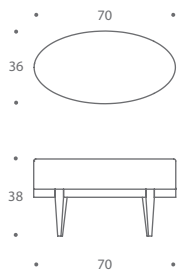

STANLEY
STOOLS & BENCHES

The Stanley range is a statement for timeless modern-classic design. Its soft, sweeping forms and excellent comfort makes it an ideal conversational piece. The Stanley range consists of a chair, petit sofas, and complementary oval or round footstools. The models can be upholstered in various fabrics or leather.

STANLEY STOOL 01