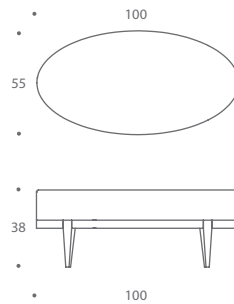

STANLEY STOOL 02