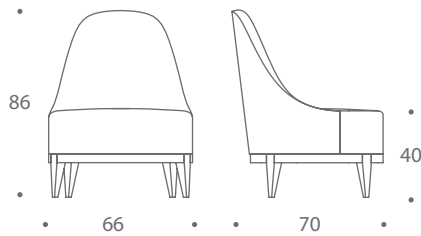

STANLEY CHAIR

STANLEY 1.5 SEATER SOFA

STANLEY 2 SEATER SOFA

STANLEY 2.5 SEATER SOFA

• 4-5 ROSLIN ROAD,
• LONDON W3 8DH
• 02087528933

www.thesofaandchair.co.uk

THE SOFA & CHAIR COMPANY
LONDON

STANLEY
STOOLS & BENCHES