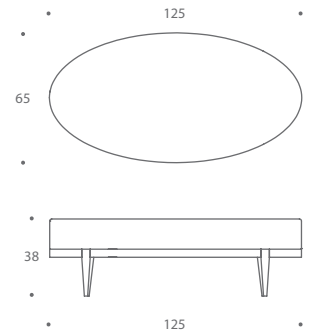

STANLEY STOOL 03

STANLEY STOOL 04