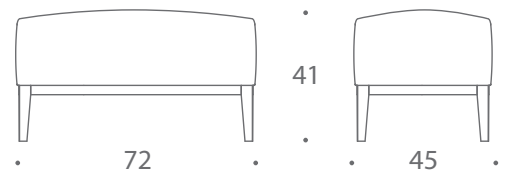

• 4-5 ROSLIN ROAD,
• LONDON W3 8DH
• 02087528933

www.thesofaandchair.co.uk

VALERA STOOL 01

VALERA STOOL 02