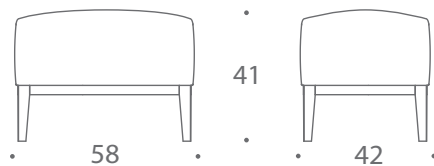

• 4-5 ROSLIN ROAD,
• LONDON W3 8DH
• 02087528933

www.thesofaandchair.co.uk

VALERA STOOL 01

VALERA STOOL 02