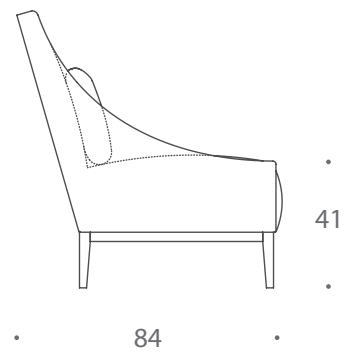

## VALERA CHAIRS

The Valera chair is a gorgeous modern classic piece of British furniture. Its graceful sweeping lines framing the beautifully pleated cushion radiate an effortless elegance. The low arms, tilted backrest and generous seat proportions create an open and welcoming environment for relaxing conversation.