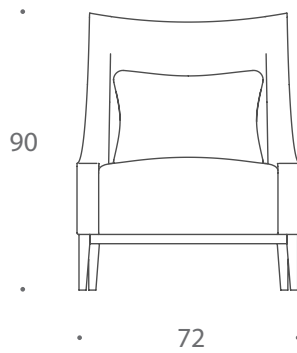

## VALERA CHAIRS

The Valera chair is a gorgeous modern classic piece of British furniture. Its graceful sweeping lines framing the beautifully pleated cushion radiate an effortless elegance. The low arms, tilted backrest and generous seat proportions create an open and welcoming environment for relaxing conversation.