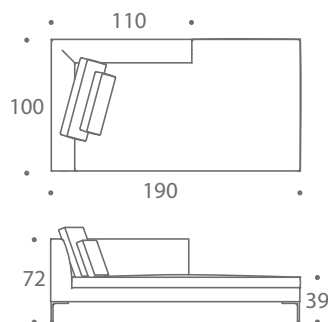

PICASSO CHAISE 03