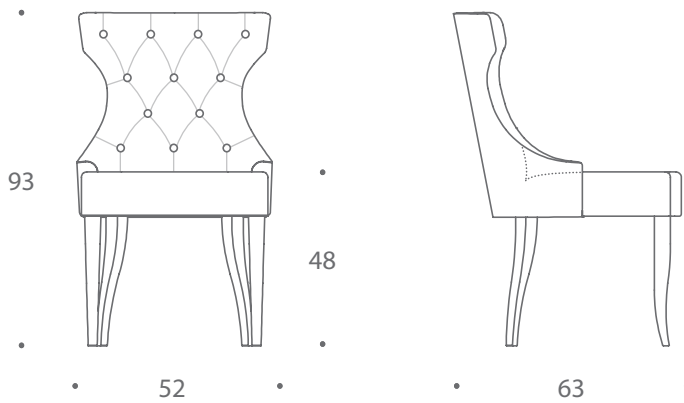

THE SOFA & CHAIR COMPANY  
LONDON

**GUINEA**  
DINING CHAIRS & BENCHES

The Guinea dining chair is a fantastic piece of furniture with its beautifully shaped back, elegant scrolls and deep buttoning. It is a stunning addition to any dining room setting. From the solid beech wood frame to the durable show-wood finish only the finest materials are used in its construction.