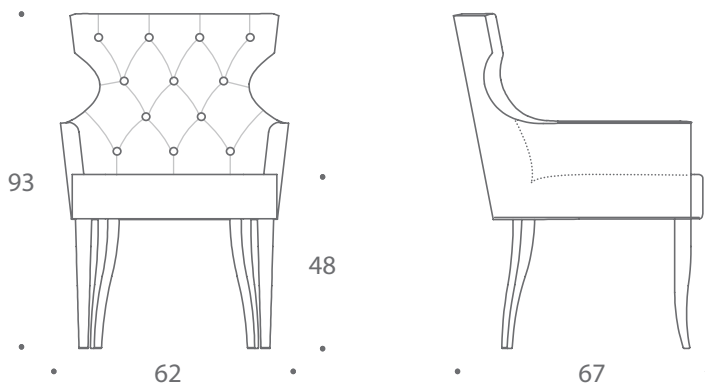

GUINEA CARVER CHAIR

• 4-5 ROSLIN ROAD,
• LONDON W3 8DH
• 02087528933

www.thesofaandchair.co.uk