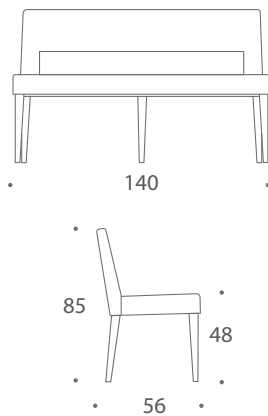

HUGO BENCH 02