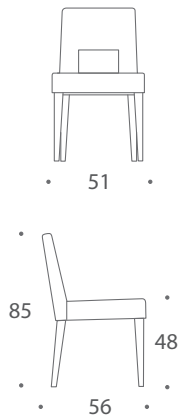

THE SOFA & CHAIR COMPANY  
LONDON

**HUGO**  
DINING CHAIRS & BENCHES

The Hugo dining range includes a dining chair and a bench that are versatile in their use; either together as a set or as standalone items. Hugo, with its cut away back detail, is a striking design. From the solid beech wood frame to the durable show-wood finish only the finest materials are used in its construction. As a result it is equally suitable for both domestic and commercial settings. The Hugo is also available as a bar stool.

HUGO DINING CHAIR

HUGO BENCH 01

HUGO BENCH 02

HUGO BENCH 03

• 4-5 ROSLIN ROAD,  
• LONDON W3 8DH  
• 02087528933

[www.thesofaandchair.co.uk](http://www.thesofaandchair.co.uk)