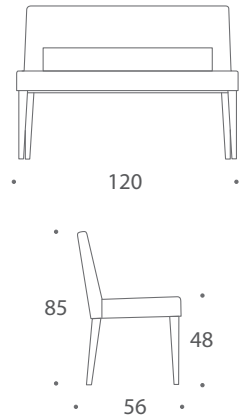

HUGO BENCH 01