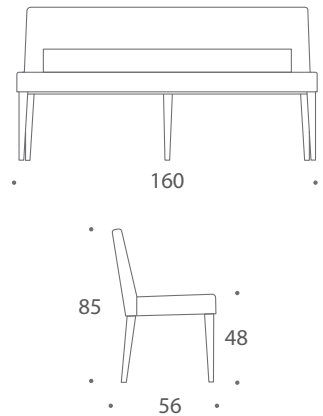

HUGO BENCH 03

• 4-5 ROSLIN ROAD,
• LONDON W3 8DH
• 02087528933

www.thesofaandchair.co.uk