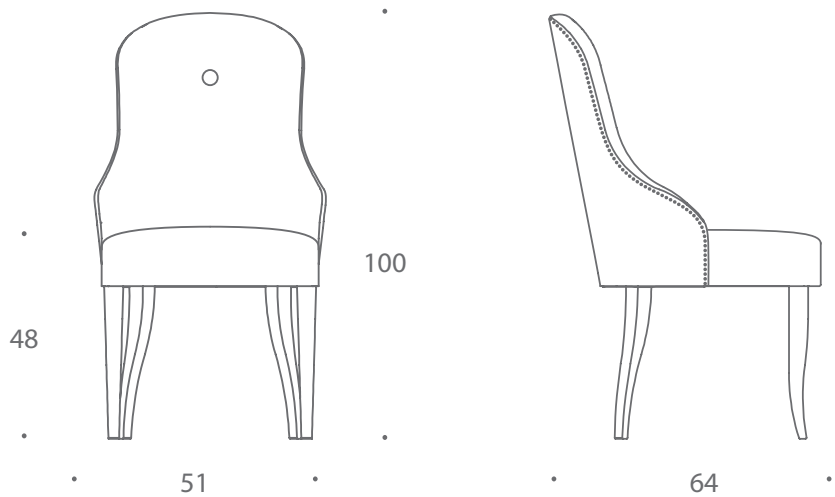

THE SOFA & CHAIR COMPANY
LONDON

JAMES
DINING CHAIRS & BENCHES

The James dining chair has a soft rounded back and beautiful show-wood legs. With a deep seat for extra levels of comfort and elegant lines it looks fantastic as a dining set.